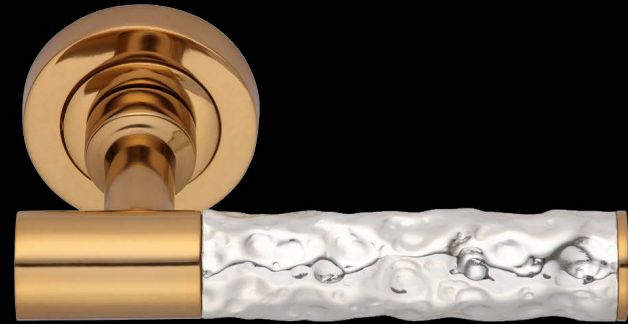

02108-005
Chrome - Plated

02150-056
Chrome - Sateen Silver

02130-030
24K Gold

10130-030
24K Gold Plated

2229-171
Rose Color

2229-056
Satene Silver Plated

10229-056-1 ZARA
Chrome - Satene Silver Plated

Our products are patented.

02144-316
Gold Color-Platin

02143-016
Platin

02144-390
Gold Color-Black

02145-037
Gold Color Plated

22222-006
Satene

2248-056
Chrome - Satene Silver Plated

0306-006 PVC BURAK
Satene Silver Plated

2226-056
Chrome - Satene Silver Plated