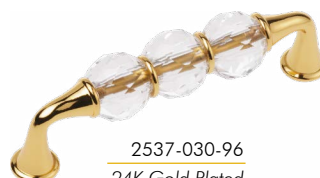

0775-005
Chrome Plated

25141-171-128
Rose Color

07106-030-2
24K Gold Plated

07106-12-003
Gold Color

2502-3135-128
Rustic 24K Gold

25150-3017-96
Grey Crystal 24K Gold

2580-031-128 B SEDEF
White-24K Gold Plated

2575-005-96
Chrome Plated

0776-030
24K Gold Plated

0737-030
24K Gold Plated

0786-005-25 CUBE
Chrome Plated

0712-030
24K Gold Plated

0712-013
Brass Oxide Plated

07120-030
24K Gold Plated

2577-030-96 VEGA
24K Gold Plated