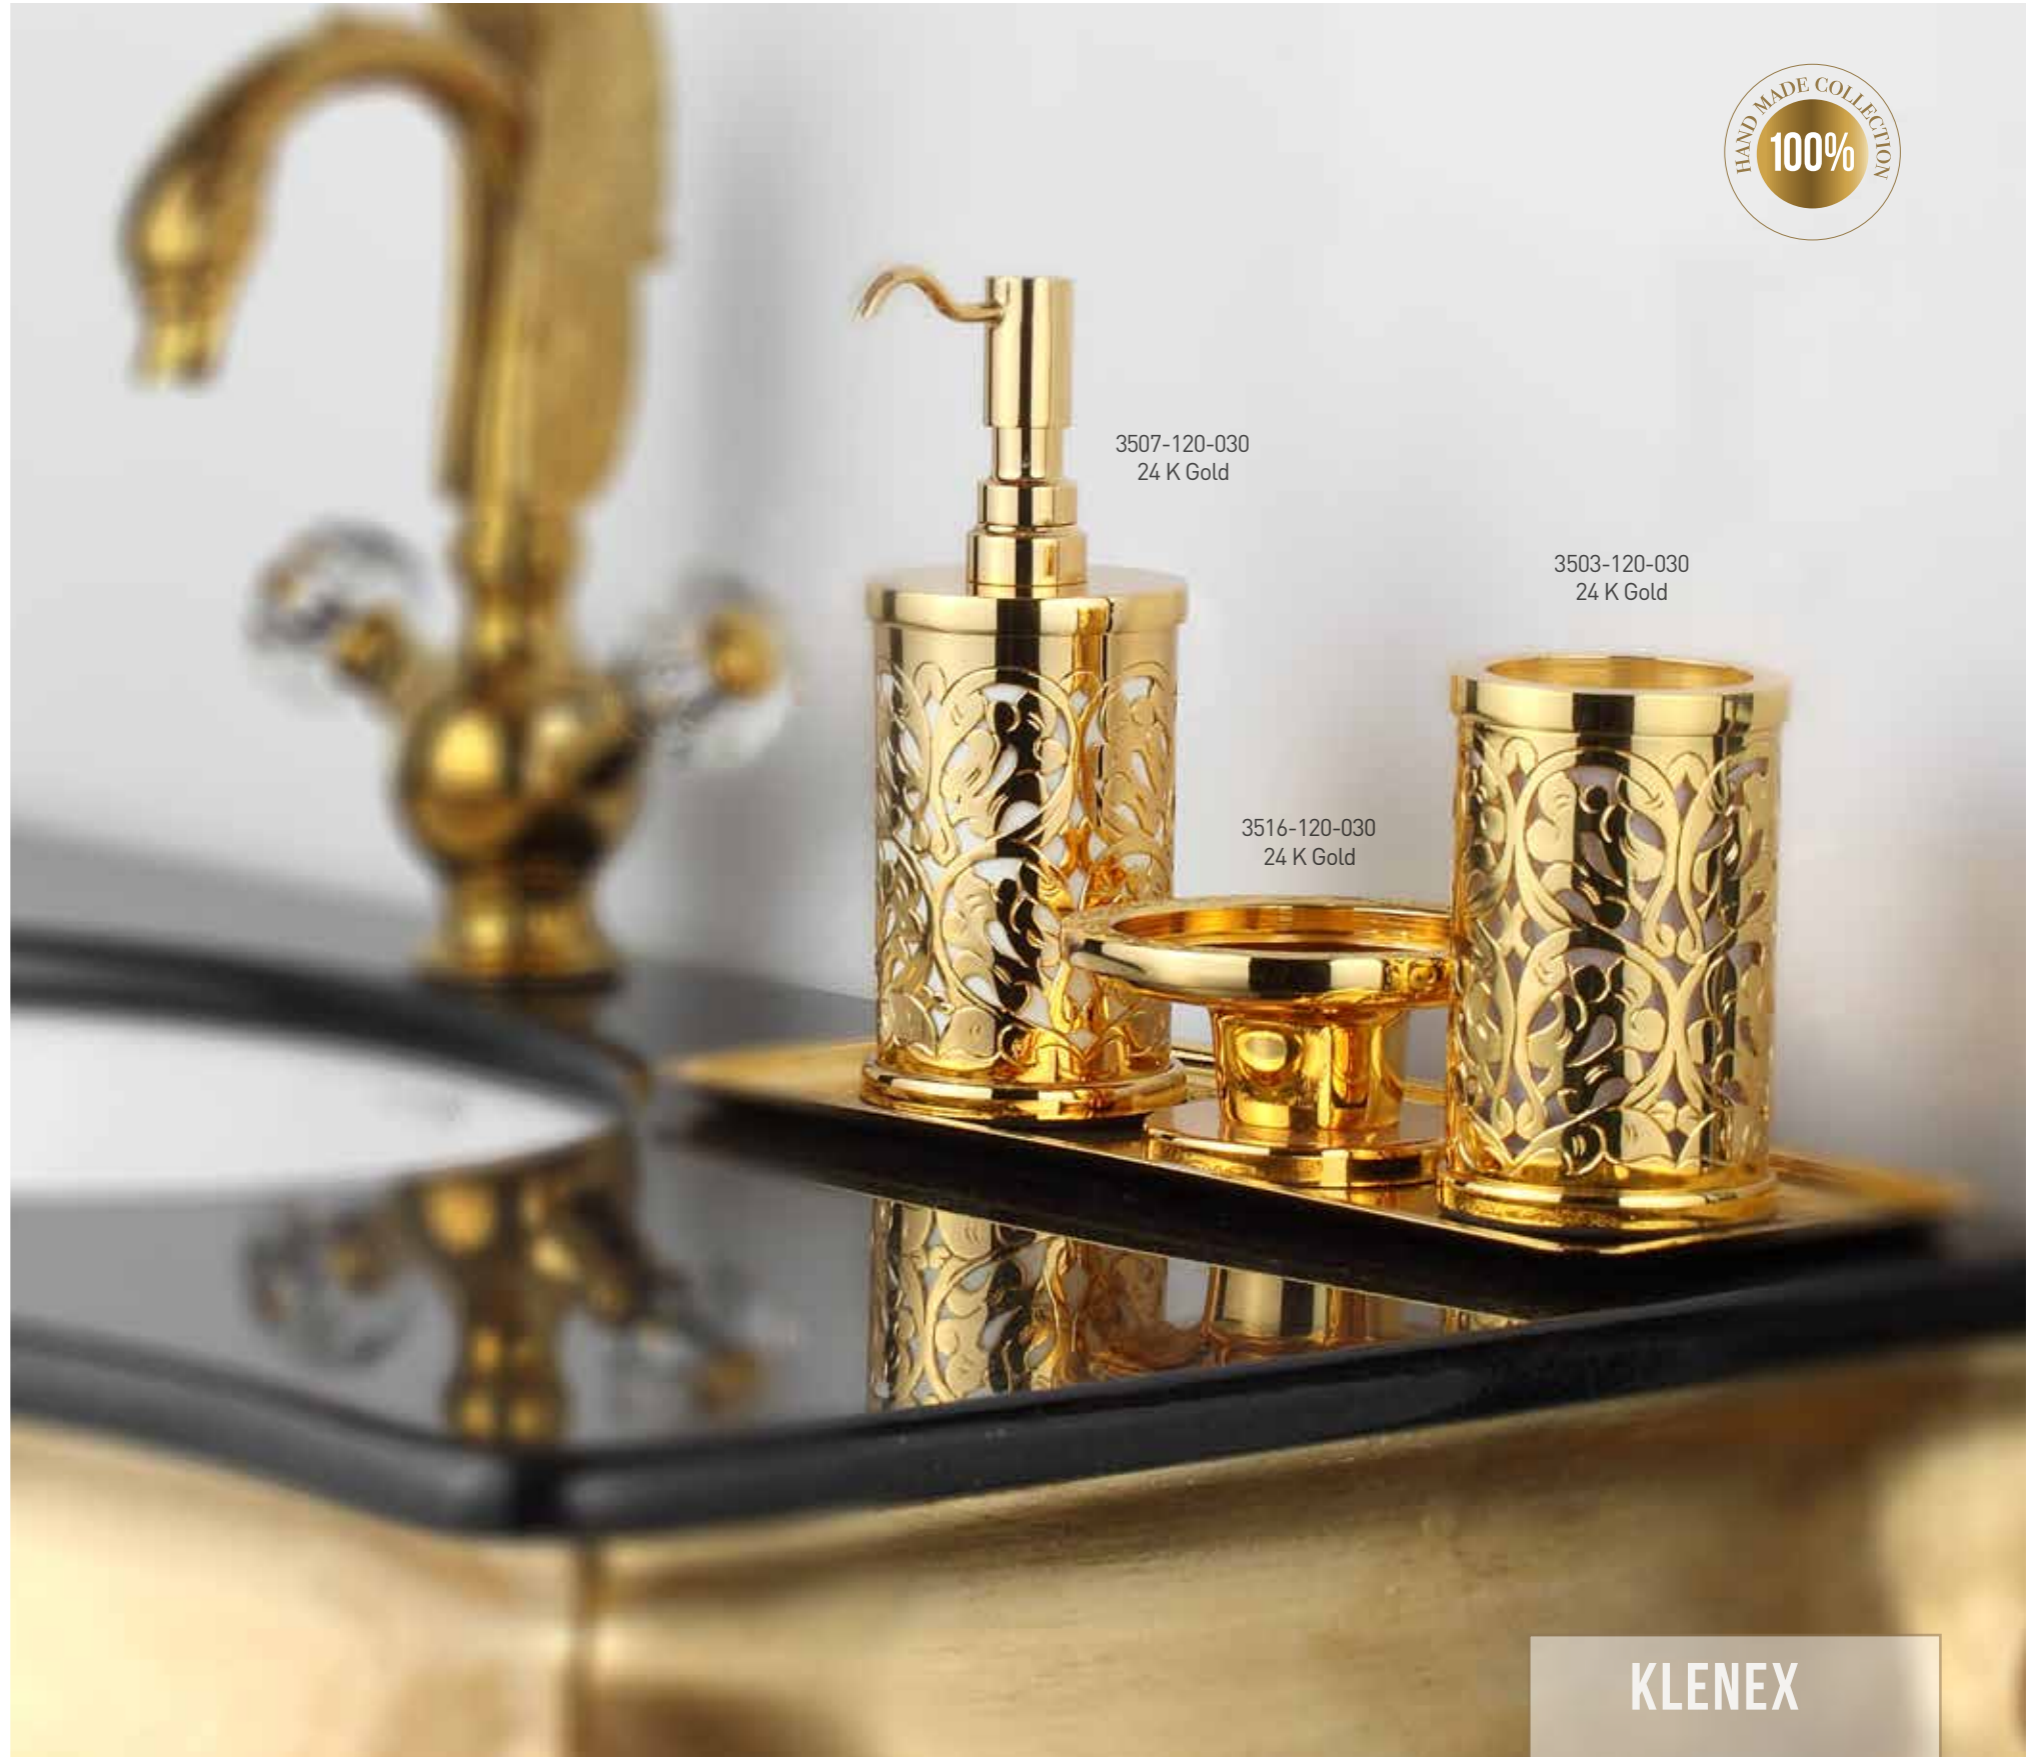

3507-120-030
24 K Gold

3503-120-030
24 K Gold

3516-120-030
24 K Gold

Tray: 3541-3-030 / 24 K Gold

KLENEX

3549-120-030 / 24 K Gold

Pirinç imalat / Made of brass
İngiliz Albrifin S vernik
English Albrifin S varnish