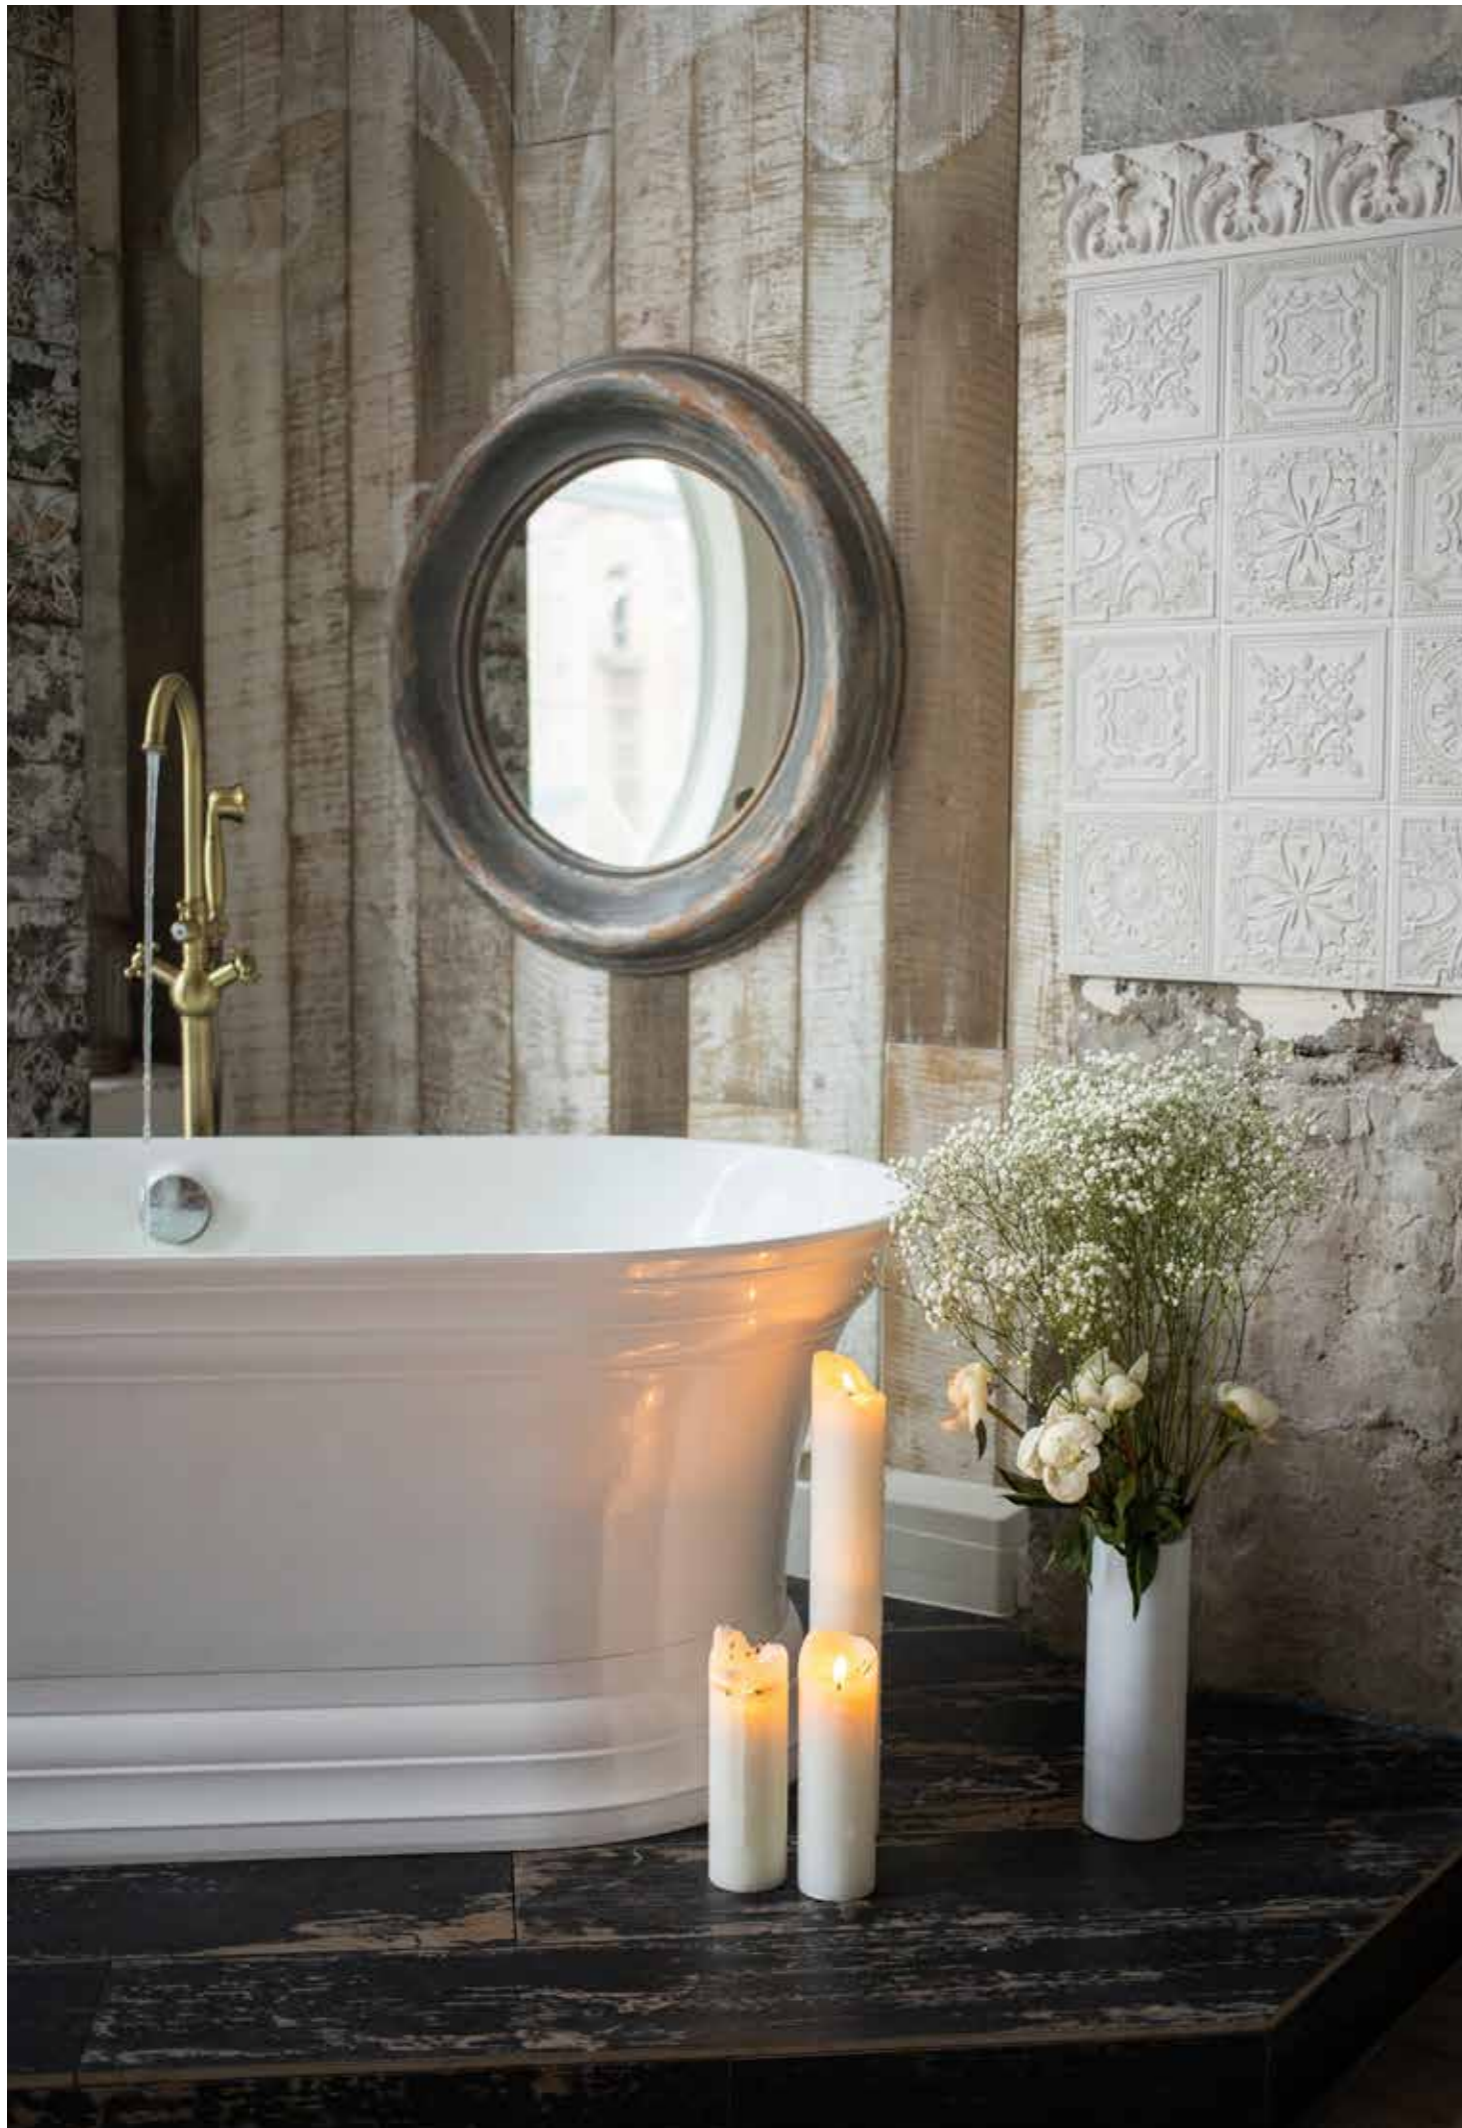

ANTİK | Antik Banyo Serisi-Siyah
Antik Bathroom Serie-Black

ANTİK

Pirinç imalat / Made of brass
İngiliz Albrifin S vernik
English Albrifin S varnish