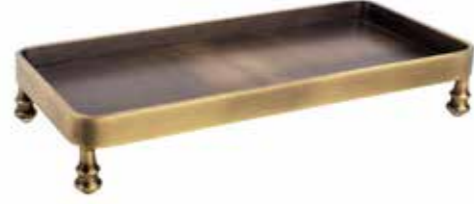

Pirinç imalat / Made of brass
İngiliz Albrifin S vernik
English Albrifin S varnish

TEPSİLER

TEPSİLER | Tepsiler
Trays

3541-3-013A
Brass Oxide / Sarı Oksit

3541-3-007A
Satin Gold / Saten Altın

3541-3-005A
Chrome / Krom