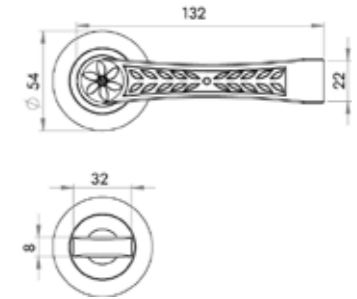

# CROWN KAPI KOLLARI

Kapı kolları ve Çekme kollar  
Door handle and Pull Handle

02255-003  
Gold Color / Altın Rengi

02255-080 Nickel

Pirinç imalat / Made of brass  
İngiliz Albrifin S vernik  
English Albrifin S varnish