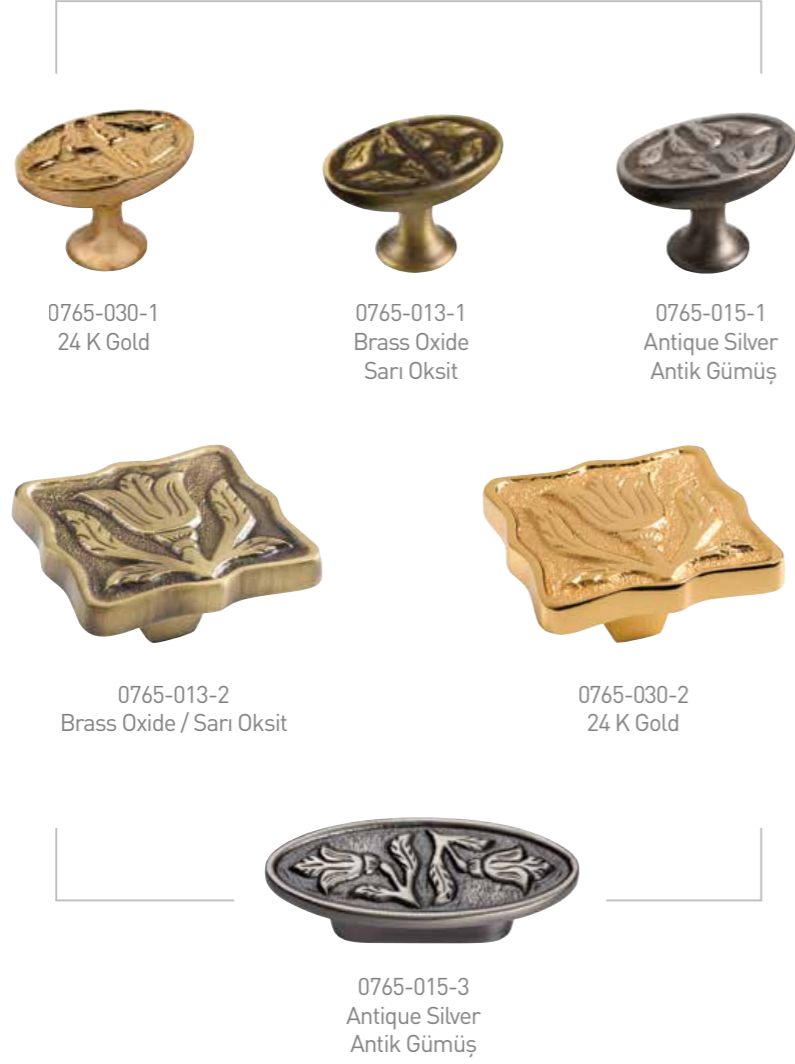

Pirinç imalat / Made of brass
İngiliz Albrifin S vernik
English Albrifin S varnish

Pirinç imalat / Made of brass
İngiliz Albrifin S vernik
English Albrifin S varnish