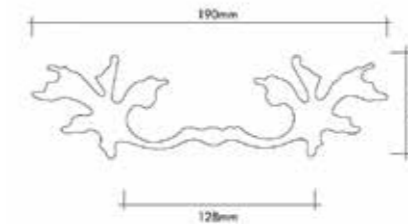

25160-035-128  
Rustic Gold Color  
Rustik Altın Rengi

25160-3119-128  
24 K Gold White Pattern  
24 A. Altın Byz Patine

Pirinç imalat / Made of brass  
İngiliz Albrifin S vernik  
English Albrifin S varnish