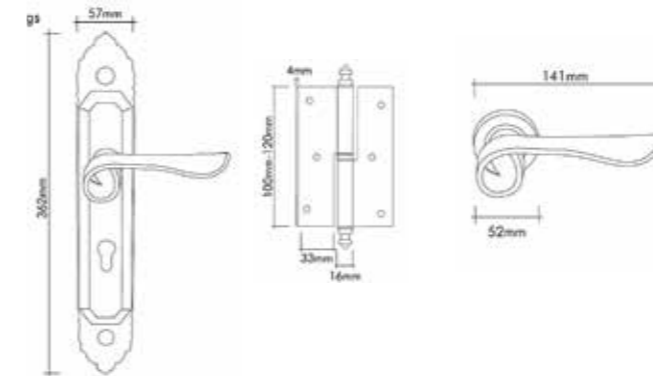

Pirinç imalat / Made of brass
İngiliz Albrifin S vernik
English Albrifin S varnish