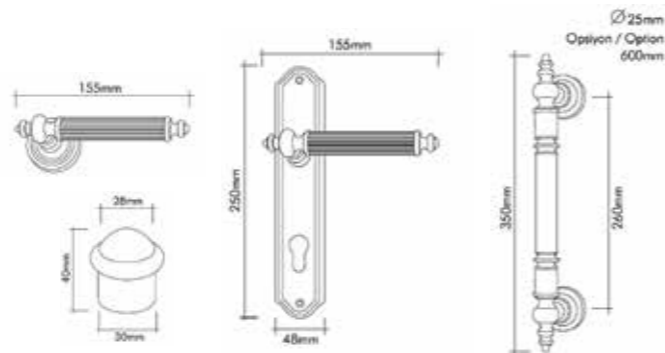

Pirinç imalat / Made of brass
İngiliz Albrifin S vernik
English Albrifin S varnish