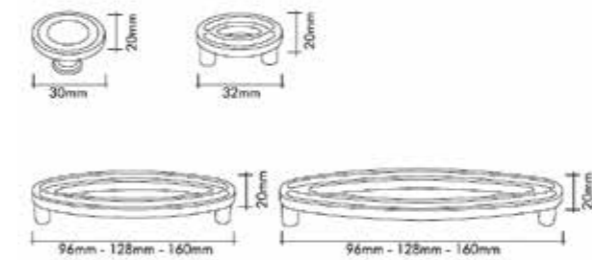

# BENDLE

Pirinç imalat / Made of brass  
İngiliz Albrifin S vernik  
English Albrifin S varnish

Pirinç imalat / Made of brass  
İngiliz Albrifin S vernik  
English Albrifin S varnish

KRISTAL ROSA MOBİLYA KULP | Düğme ve Çekmece Kulplar  
Cabinet and Drawer HandlesŞahinoglu  
design0778-520-2  
Chrome / Krom0778-3020-2  
24 K Gold2578-520-128  
Chrome / Krom2578-3020-128  
24 K GoldPirinç imalat / Made of brass  
İngiliz Albrifin S vernik  
English Albrifin S varnishRANA MOBİLYA KULP | Çekme Kulplar ve Aksesuarlar  
Drawer handle and Accessories2579-030-128  
24 K Gold2579-005-128  
Chrome / KromPirinç imalat / Made of brass  
İngiliz Albrifin S vernik  
English Albrifin S varnish