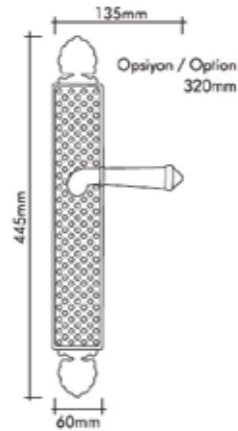

PALACE KAPI KOLLARI

Kapı kolları ve Çekme kollar
Door handle and Pull Handle

Pirinç imalat / Made of brass
İngiliz Albrifin S vernik
English Albrifin S varnish

PALACE KAPI KOLLARI

Kapı kolları ve Çekme kollar
Door handle and Pull Handle

Pirinç imalat / Made of brass
İngiliz Albrifin S vernik
English Albrifin S varnish

PALACE