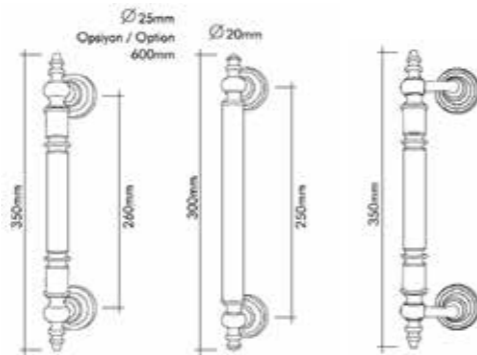

# ANTİK KAPI KOLLARI

Cekme Kol  
Pull Handle

Şahinoglu  
design

1012-003-25-35  
Gold Color / Altın Rengi

Pirinç imalat / Made of brass  
İngiliz Albrifin S vernik  
English Albrifin S varnish

1012-016-20-30  
Platin