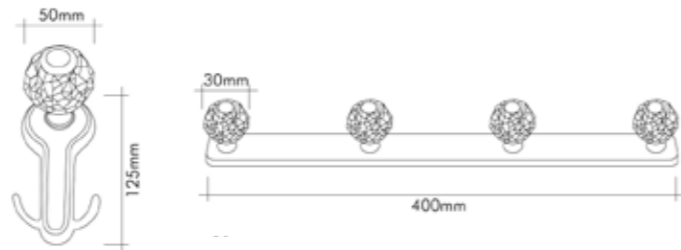

## BEBEK ASKILAR

Askılar ve Aksesuarlar  
Hooks and Accessories

Sahinoğlu  
design

0437-030  
24 K Gold

0437-005  
Chrome / Krom

0437-005-4  
Chrome / Krom

Pirinç imalat / Made of brass  
İngiliz Albrifin S vernik  
English Albrifin S varnish