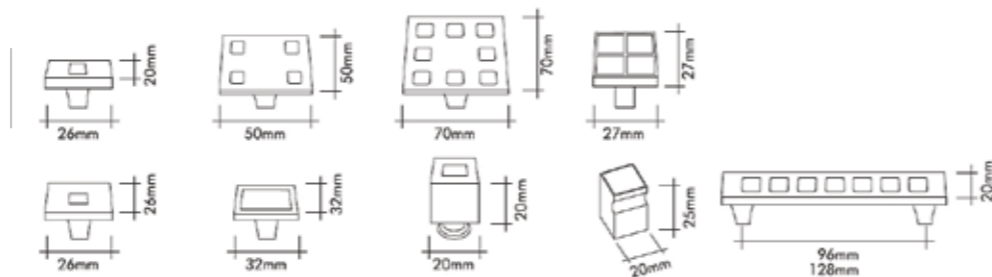

Pirinç imalat / Made of brass
İngiliz Albrifin S vernik
English Albrifin S varnish