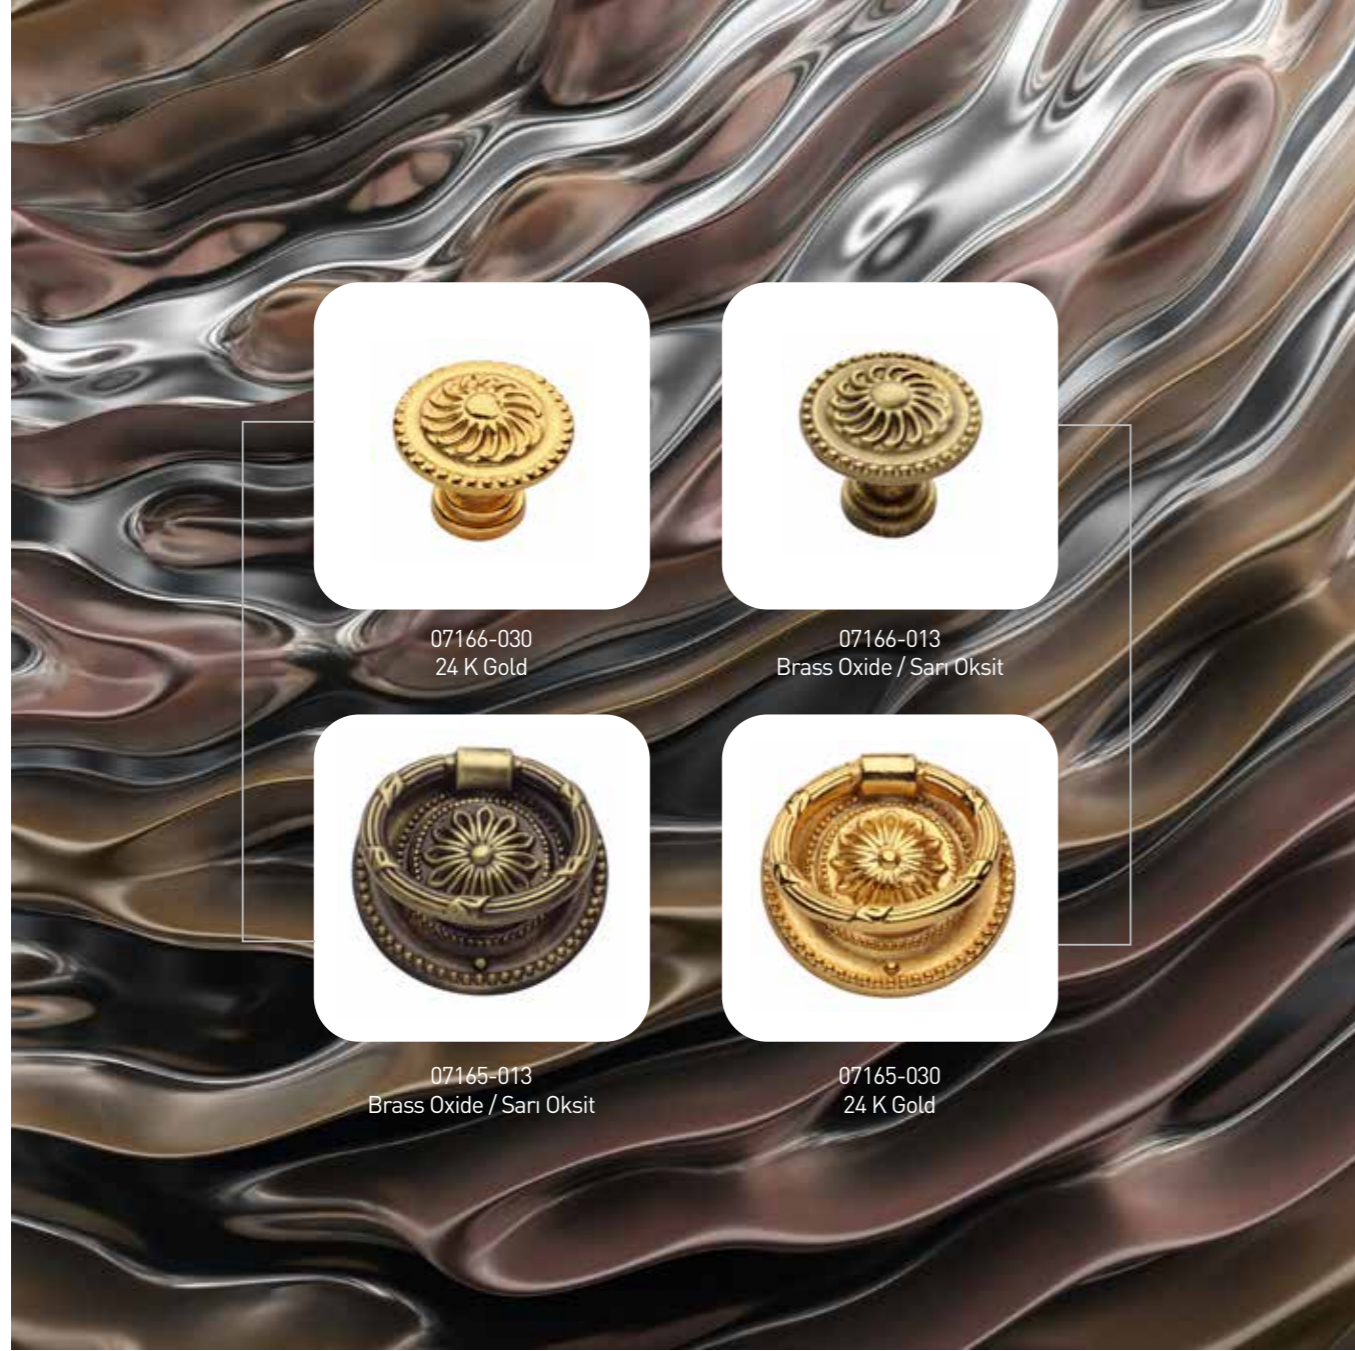

KLASİK MOBİLYA KULP

Çekme Kulplar ve Aksesuarlar
Drawer handle and Accessories

07166-030
24 K Gold

07166-013
Brass Oxide / Sarı Oksit

07165-013
Brass Oxide / Sarı Oksit

07165-030
24 K Gold

Pirinç imalat / Made of brass
İngiliz Albrifin S vernik
English Albrifin S varnish

VALENTİNA MOBİLYA KULP

Düğme ve Çekmece Kulplar
Cabinet and Drawer Handles

Pirinç imalat / Made of brass
İngiliz Albrifin S vernik
English Albrifin S varnish