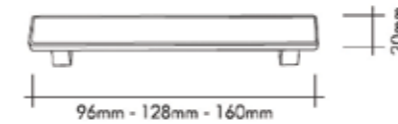

Pirinç imalat / Made of brass
İngiliz Albrifin S vernik
English Albrifin S varnish