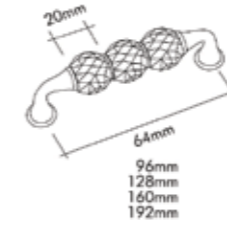

KRİSTAL **BEBEK** MOBİLYA KULP | Düğme ve Çekmece Kulplar  
Cabinet and Drawer Handles

0737-519M  
Chrome / Krom

0737-3019-M  
24 K Gold

2537-519-96  
Chrome / Krom

2537-3019-96  
24 K Gold

Pirinç imalat / Made of brass  
İngiliz Albrifin S vernik  
English Albrifin S varnish