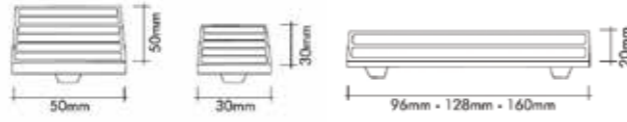

# BENDLE

Pirinç imalat / Made of brass  
İngiliz Albrifin S vernik  
English Albrifin S varnish

Pirinç imalat / Made of brass  
İngiliz Albrifin S vernik  
English Albrifin S varnish

KRISTAL ROSA MOBİLYA KULP | Düğme ve Çekmece Kulplar  
Cabinet and Drawer HandlesŞahinoglu  
design0778-520-2  
Chrome / Krom0778-3020-2  
24 K Gold2578-520-128  
Chrome / Krom2578-3020-128  
24 K GoldPirinç imalat / Made of brass  
İngiliz Albrifin S vernik  
English Albrifin S varnishRANA MOBİLYA KULP | Çekme Kulplar ve Aksesuarlar  
Drawer handle and Accessories2579-030-128  
24 K Gold2579-005-128  
Chrome / KromPirinç imalat / Made of brass  
İngiliz Albrifin S vernik  
English Albrifin S varnish