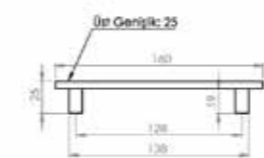

30 mm  
50 mm

96 mm - 126 mm - 160 mm

R 10 CM  
15 CM  
20 CM  
25 CM  
30 CM

Pirinç imalat / Made of brass  
İngiliz Albrifin S vernik  
English Albrifin S varnish