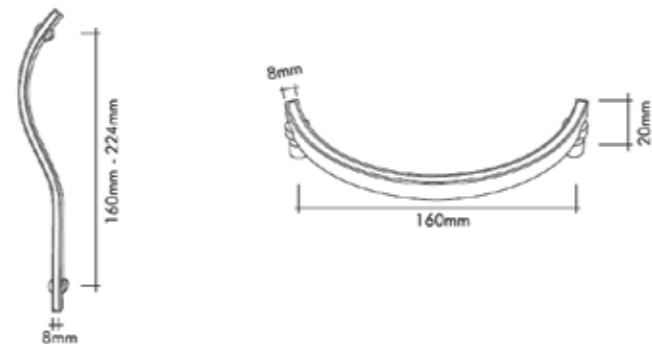

# BENDLE

Pirinç imalat / Made of brass  
İngiliz Albrifin S vernik  
English Albrifin S varnish

Pirinç imalat / Made of brass  
İngiliz Albrifin S vernik  
English Albrifin S varnish

KRISTAL ROSA MOBİLYA KULP | Düğme ve Çekmece Kulplar  
Cabinet and Drawer HandlesŞahinoglu  
design0778-520-2  
Chrome / Krom0778-3020-2  
24 K Gold2578-520-128  
Chrome / Krom2578-3020-128  
24 K GoldPirinç imalat / Made of brass  
İngiliz Albrifin S vernik  
English Albrifin S varnishRANA MOBİLYA KULP | Çekme Kulplar ve Aksesuarlar  
Drawer handle and Accessories2579-030-128  
24 K Gold2579-005-128  
Chrome / KromPirinç imalat / Made of brass  
İngiliz Albrifin S vernik  
English Albrifin S varnish