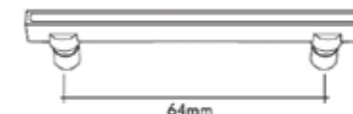

96mm - 128mm - 160mm - 192mm

Pirinç imalat / Made of brass
İngiliz Albrifin S vernik
English Albrifin S varnish