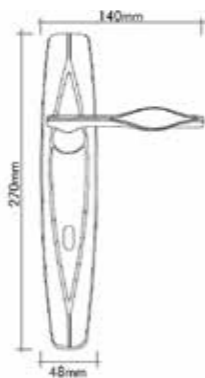

## CURL KAPI KOLLARI

Kapı kolları ve Çekme kollar  
Door handle and Pull Handle

Italian  
design

01102-037  
Gold Satin Gold  
Altın-Saten Altın

01102-013B  
Brass Oxide / Sarı Oksit

10104-030 24 K Gold

Pirinç imalat / Made of brass  
İngiliz Albrifin S vernik  
English Albrifin S varnish