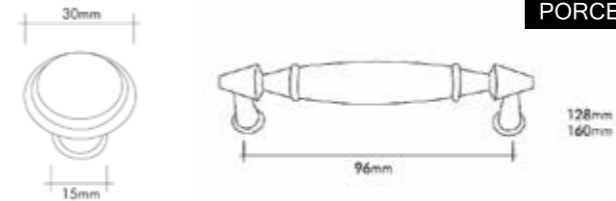

Pirinç imalat / Made of brass
İngiliz Albrifin S vernik
English Albrifin S varnish

PORCELAIN

PORCELAIN

Pirinç imalat / Made of brass
İngiliz Albrifin S vernik
English Albrifin S varnish