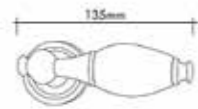

Pirinç imalat / Made of brass
İngiliz Albrifin S vernik
English Albrifin S varnish