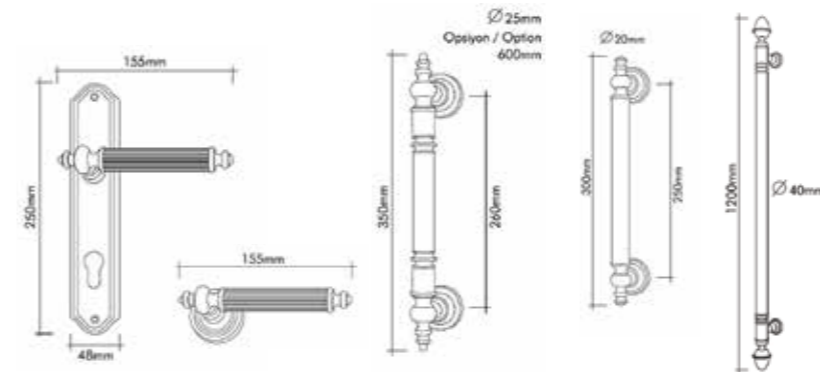

Pirinç imalat / Made of brass
İngiliz Albrifin S vernik
English Albrifin S varnish