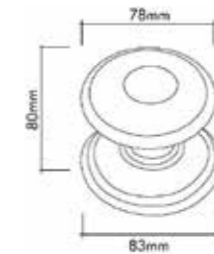

Pirinç imalat / Made of brass
İngiliz Albrifin S vernik
English Albrifin S varnish