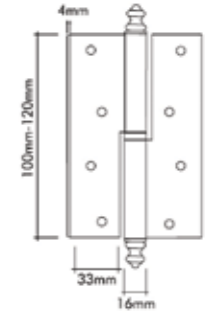

Pirinç imalat / Made of brass
İngiliz Albrifin S vernik
English Albrifin S varnish