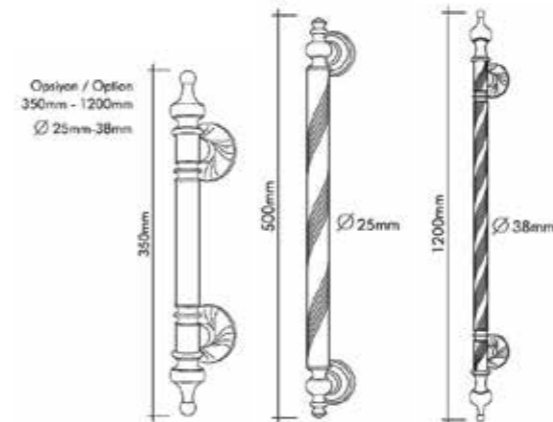

Pirinç imalat / Made of brass
İngiliz Albrifin S vernik
English Albrifin S varnish