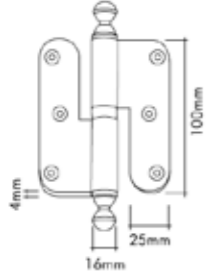

MONDEO MENTEŞELER

Menteseler
Lift- Off Hinges

Sahinoglu
design

1625R-005-2111
Chrome / Krom

Pirinç imalat / Made of brass
İngiliz Albrifin S vernik
English Albrifin S varnish