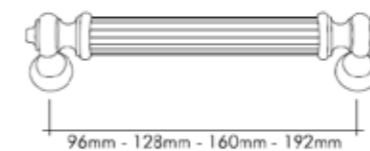

Pirinç imalat / Made of brass
İngiliz Albrifin S vernik
English Albrifin S varnish