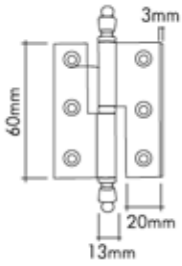

Mini MENTEŞELER

Menteseler
Lift- Off Hinges

Sahinoglu
design

16284-015-6110
Antique Silver
Antik Gümüş

Pirinç imalat / Made of brass
İngiliz Albrifin S vernik
English Albrifin S varnish