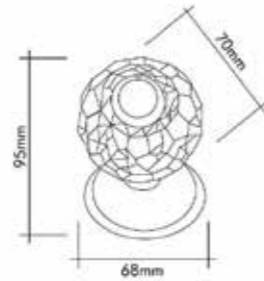

Pirinç imalat / Made of brass
İngiliz Albrifin S vernik
English Albrifin S varnish