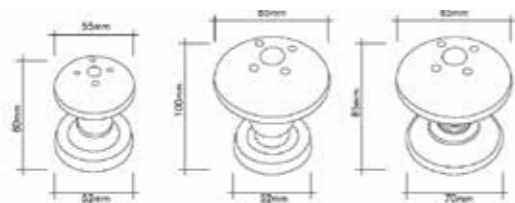

BLOSSOM

Pirinç imalat / Made of brass
İngiliz Albrifin S vernik
English Albrifin S varnish

Pirinç imalat / Made of brass
İngiliz Albrifin S vernik
English Albrifin S varnish