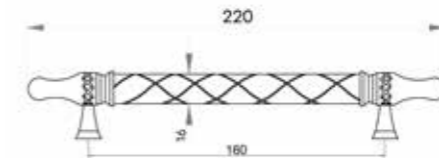

Pirinç imalat / Made of brass
İngiliz Albrifin S vernik
English Albrifin S varnish