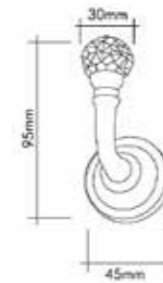

Pirinç imalat / Made of brass
İngiliz Albrifin S vernik
English Albrifin S varnish