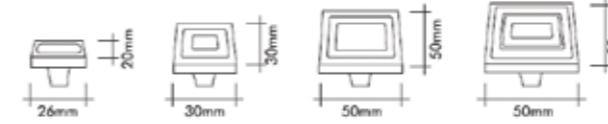

Pirinç imalat / Made of brass
İngiliz Albrifin S vernik
English Albrifin S varnish