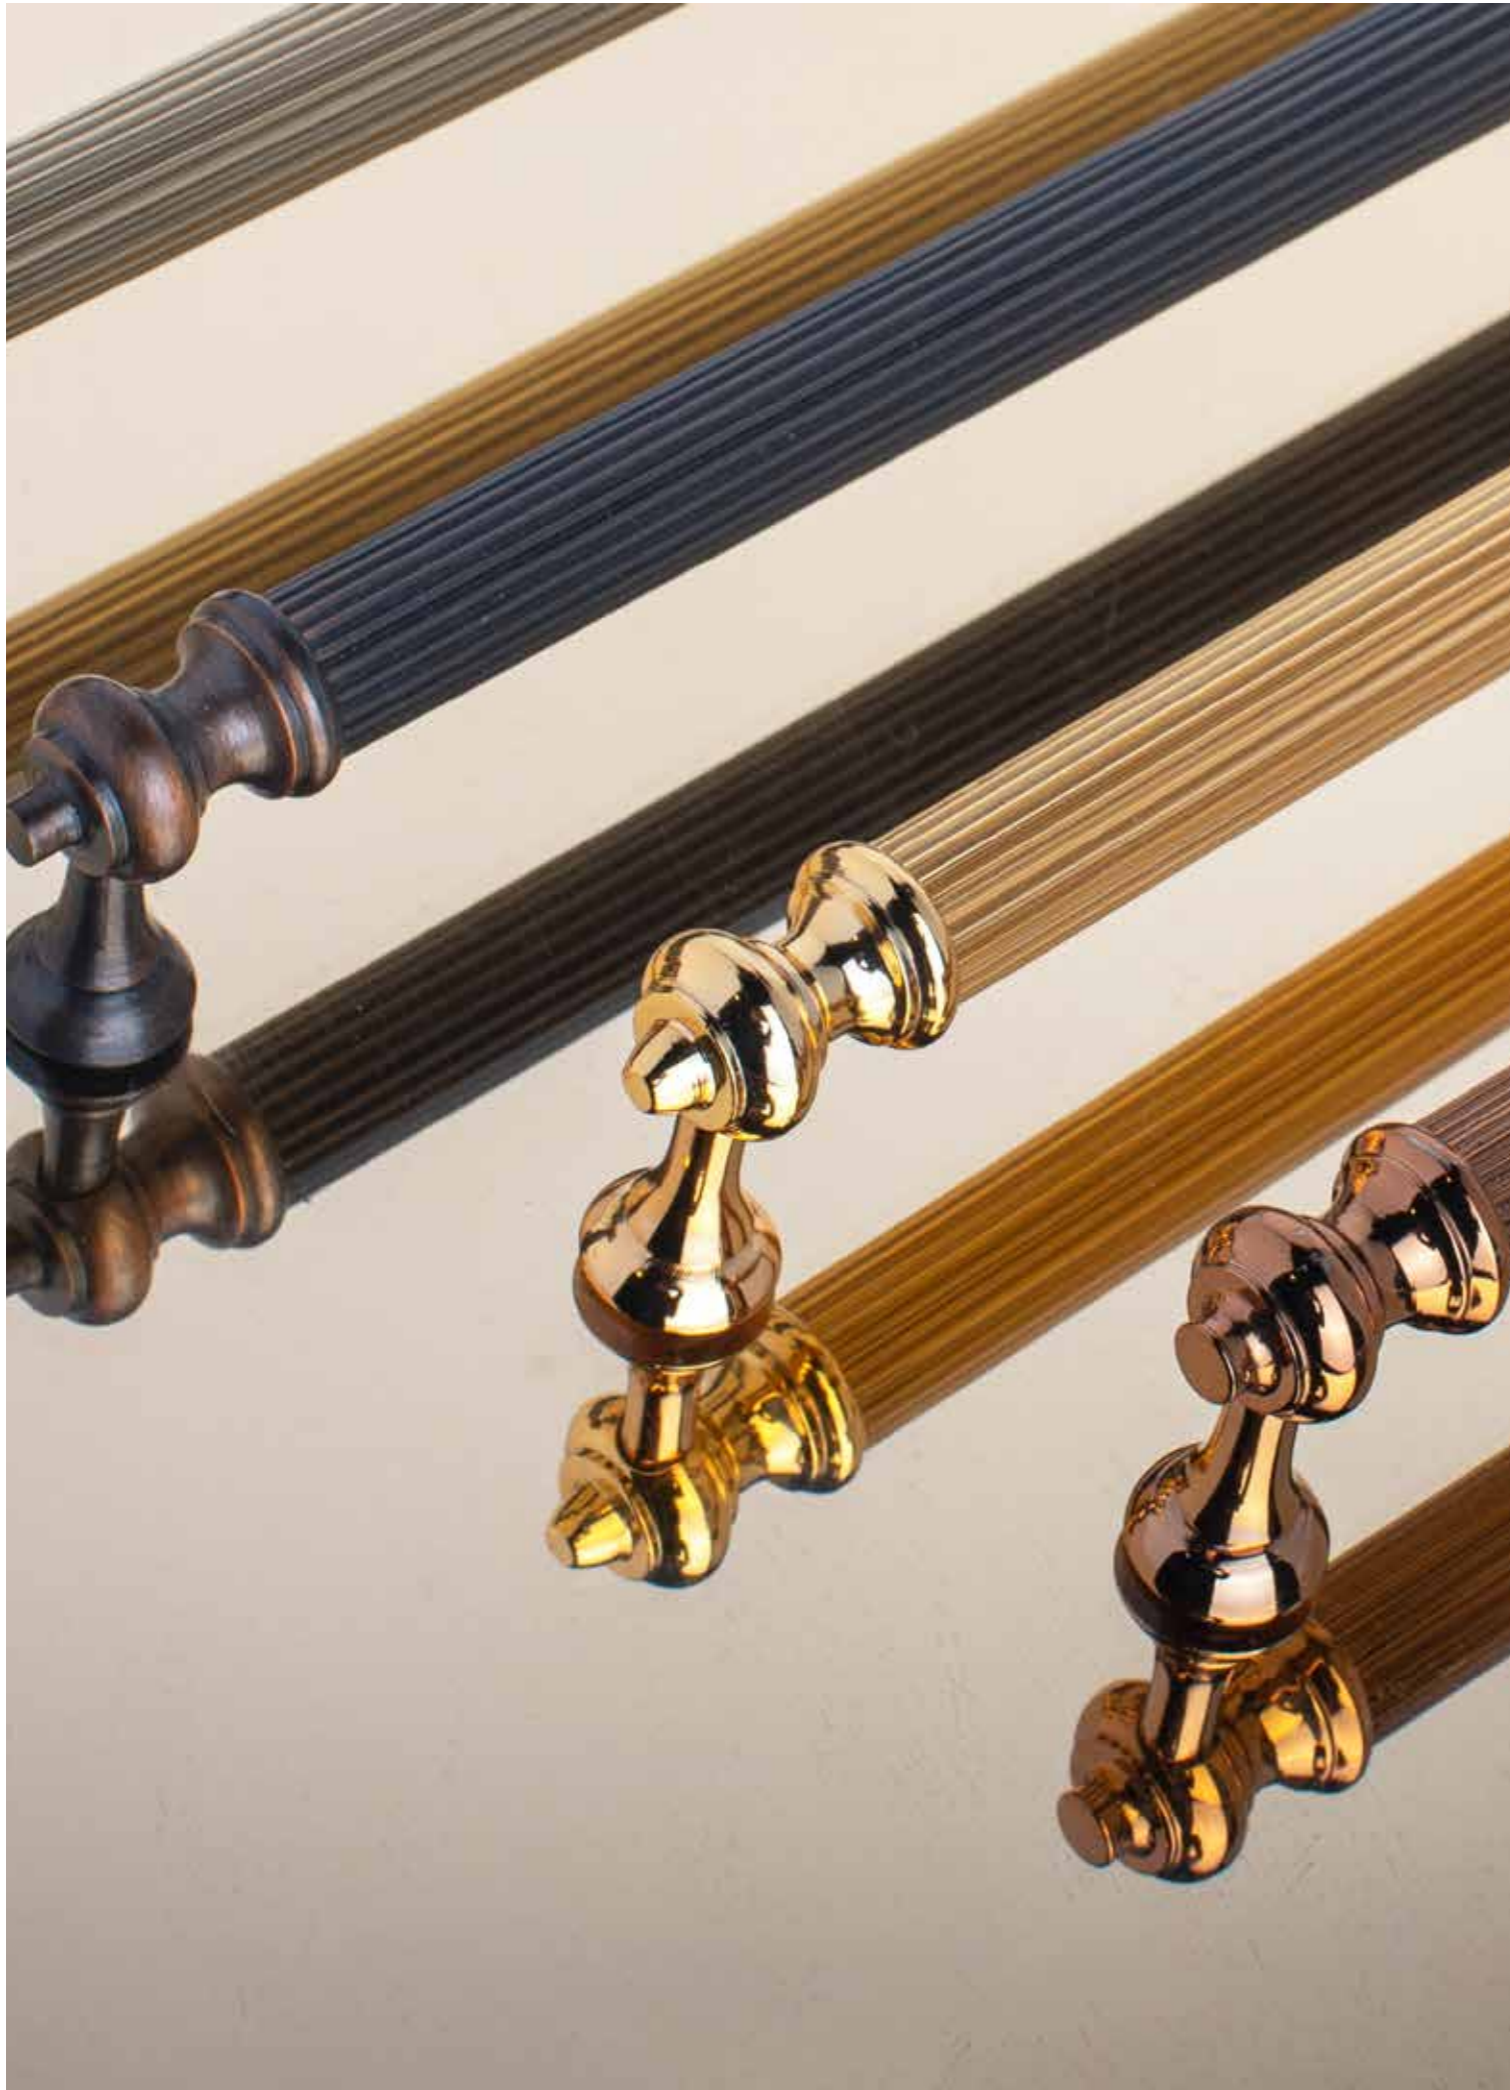

Sahinoğlu
design

ANTİK KULP

Düğme ve Çekmece Kulplar
Cabinet and Drawer Handles

Pirinç imalat / Made of brass
İngiliz Albrifin S vernik
English Albrifin S varnish

Pirinç imalat / Made of brass
İngiliz Albrifin S vernik
English Albrifin S varnish