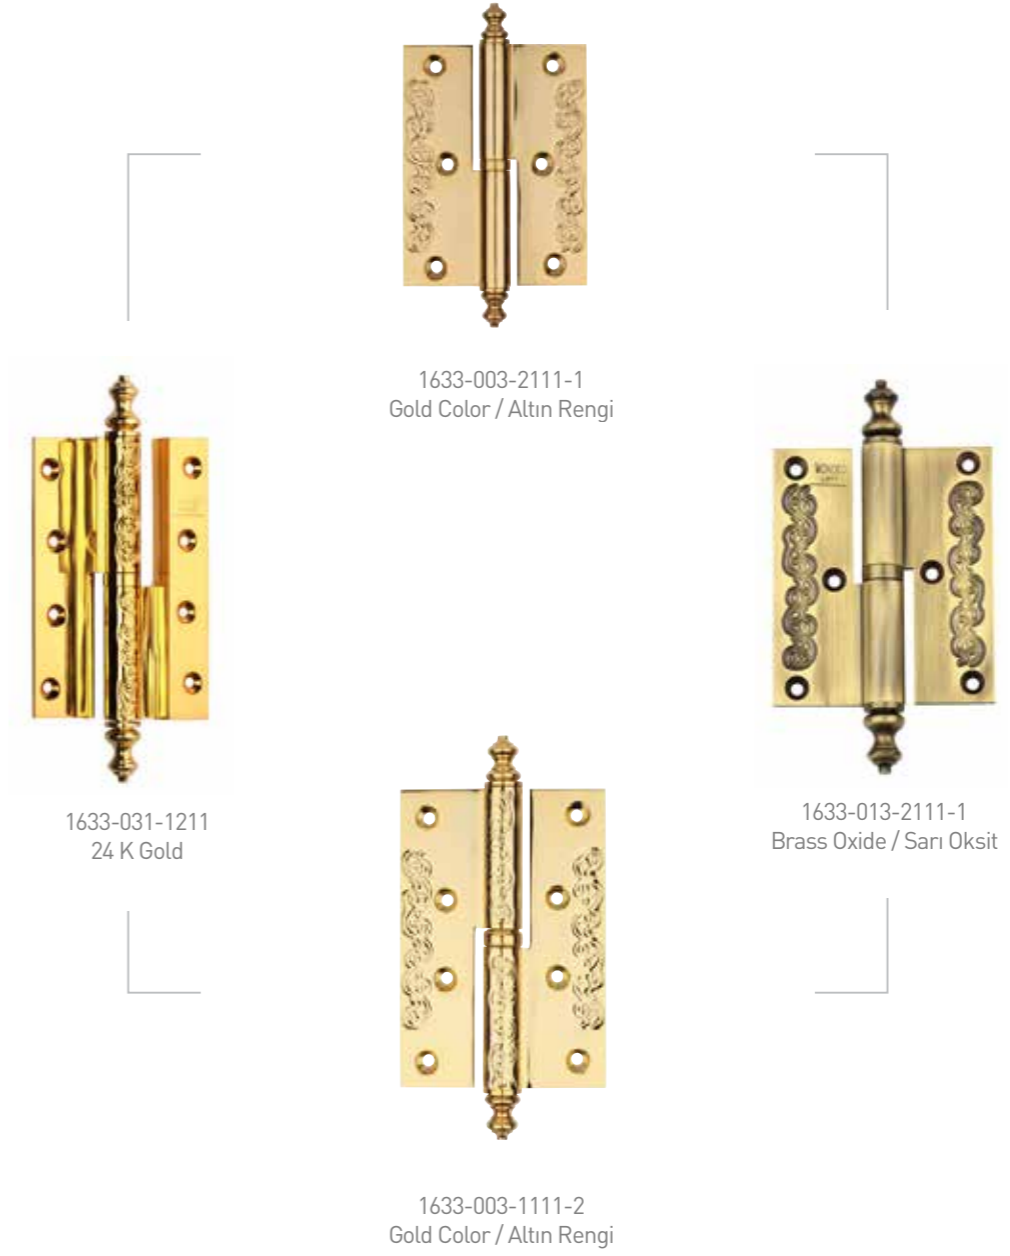

NAKIŞLI MENTEŞELER | Mentешeler Embroidered Lift- Off and Crank Hinges

1633-003-2111-1
Gold Color / Altın Rengi

1633-031-1211
24 K Gold

1633-013-2111-1
Brass Oxide / Sarı Oksit

1633-003-1111-2
Gold Color / Altın Rengi

Pirinç imalat / Made of brass
İngiliz Albrifin S vernik
English Albrifin S varnish