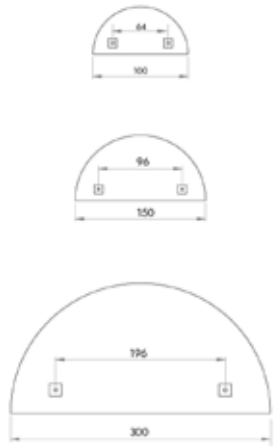

ÇIZGILI YARIM AY KULP | Yarım Ay Kulp Serisi Half Moon Handle Serie

Şahinoğlu
design

Pirinç imalat / Made of brass
İngiliz Albrifin S vernik
English Albrifin S varnish

R
10 CM
15 CM
20 CM
25 CM
30 CM

30 mm
50 mm

96 mm - 126 mm - 160 mm

Şahinoğlu
design

GEOMETRİK YARIM AY KULP | Yarım Ay Kulp Serisi Half Moon Handle Serie

30 mm
50 mm

96 mm - 126 mm - 160 mm

R
10 CM
15 CM
20 CM
25 CM
30 CM

Pirinç imalat / Made of brass
İngiliz Albrifin S vernik
English Albrifin S varnish

GEOMETRİK