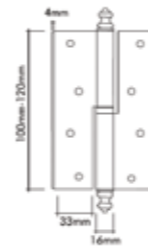

## PALACE KAPI KOLLARI

Kapı kolları ve Çekme kollar  
Door handle and Pull Handle

1633-031-2111  
24 K Gold / 24 Ayar Altın

10160-031  
24 K Gold / 24 Ayar Altın

02160-031  
24 K Gold / 24 Ayar Altın

Pirinç imalat / Made of brass  
İngiliz Albrifin S vernik  
English Albrifin S varnish