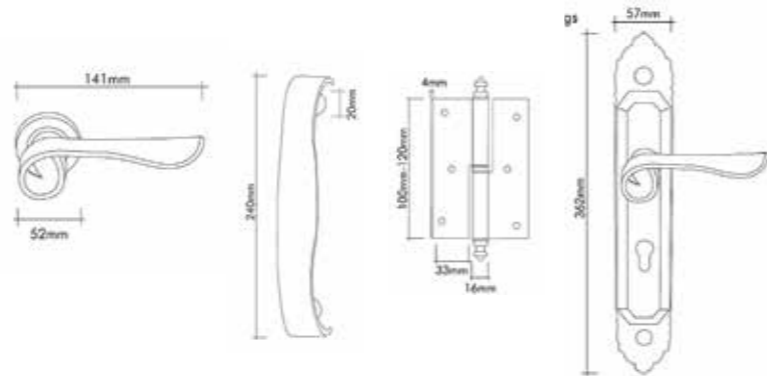

## CONHIGLIA KAPI KOLLARI

Kapı kolları ve Çekme kollar  
Door handle and Pull Handle

Italian  
design

Pirinç imalat / Made of brass  
İngiliz Albrifin S vernik  
English Albrifin S varnish