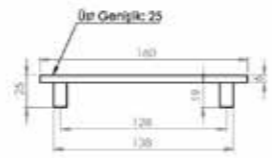

96 mm - 126 mm - 160 mm

Şahinoğlu
design