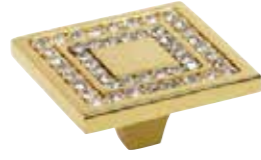

Pirinç imalat / Made of brass  
İngiliz Albrifin S vernik  
English Albrifin S varnish

0771-030-4  
24 K Gold / 24 Ayar Altın

0771-030-3  
24 K Gold / 24 Ayar Altın

2571-030-96  
24 K Gold / 24 Ayar Altın