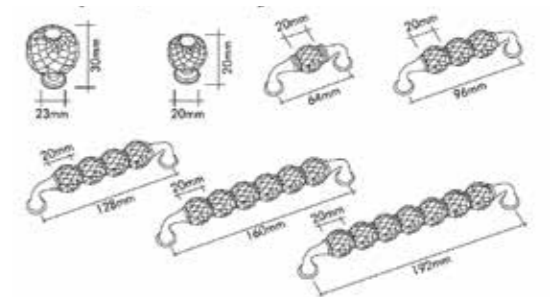

KRİSTAL **BEBEK** MOBİLYA KULP | Düğme ve Çekmece Kulplar  
Cabinet and Drawer Handles

0737-519M  
Chrome / Krom

0737-3019-M  
24 K Gold

2537-519-96  
Chrome / Krom

2537-3019-96  
24 K Gold

Pirinç imalat / Made of brass  
İngiliz Albrifin S vernik  
English Albrifin S varnish