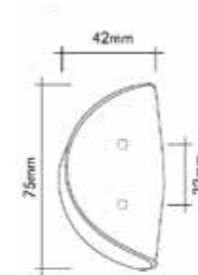

Pirinç imalat / Made of brass
İngiliz Albrifin S vernik
English Albrifin S varnish

BENDLE