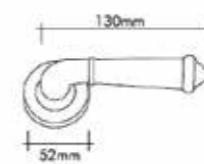

## PALACE KAPI KOLLARI

Kapı kolları ve Çekme kollar  
Door handle and Pull Handle

1633-031-2111  
24 K Gold / 24 Ayar Altın

10160-031  
24 K Gold / 24 Ayar Altın

02160-031  
24 K Gold / 24 Ayar Altın

Pirinç imalat / Made of brass  
İngiliz Albrifin S vernik  
English Albrifin S varnish