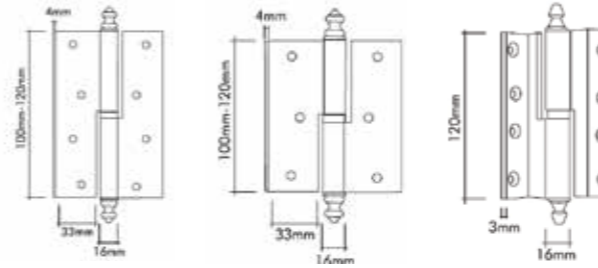

CONCHIGLIA MENTEŞELER | Mentешeler Lift- Off Hinges

Sahinoglu
design

Pirinç imalat / Made of brass
İngiliz Albrifin S vernik
English Albrifin S varnish

Sahinoglu
design

NAKIŞLI MENTEŞELER | Mentешeler Embroidered Lift- Off and Crank Hinges

Pirinç imalat / Made of brass
İngiliz Albrifin S vernik
English Albrifin S varnish