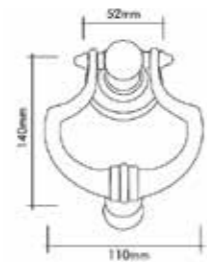

# TAKTAK DESENLI

Desenli Taktak  
Pattern Knock knock

06160-030D  
24 K Gold

Pirinç imalat / Made of brass  
İngiliz Albrifin S vernik  
English Albrifin S varnish