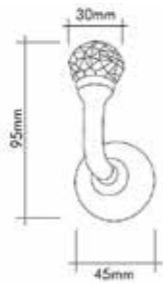

Şahinoglu
design