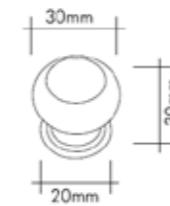

Pirinç imalat / Made of brass
İngiliz Albrifin S vernik
English Albrifin S varnish