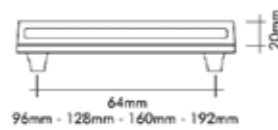

0771-005-4
Chrome / Krom