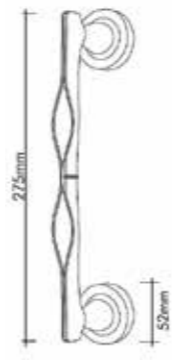

## CURL KAPI KOLLARI

Kapı kolları ve Çekme kollar  
Door handle and Pull Handle

Italian  
design

01102-037  
Gold Satin Gold  
Altın-Saten Altın

01102-013B  
Brass Oxide / Sarı Oksit

10104-030 24 K Gold

Pirinç imalat / Made of brass  
İngiliz Albrifin S vernik  
English Albrifin S varnish