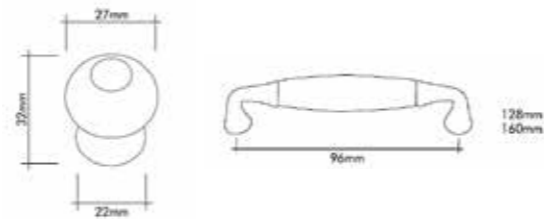

PORCELAIN

Pirinç imalat / Made of brass
İngiliz Albrifin S vernik
English Albrifin S varnish