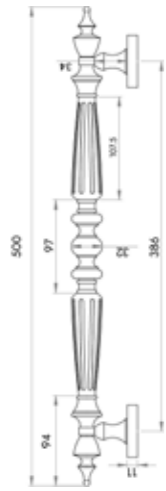

## STRING KAPI KOLLARI | Çekme Kol Pull Handle

Pirinç imalat / Made of brass  
İngiliz Albrifin S vernik  
English Albrifin S varnish

10109-007-80  
Satin Gold / Saten Altın

10107-005-50  
Gold Color / Altın Rengi