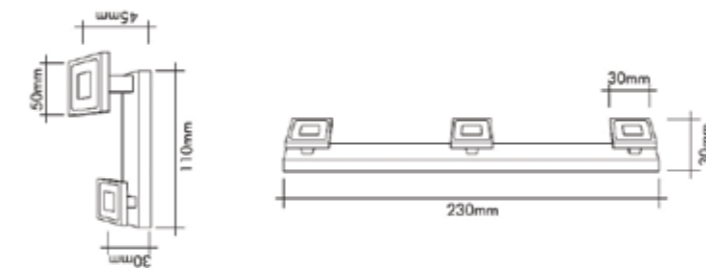

## ALMARA ASKILAR

Askılar ve Aksesuarlar  
Hooks and Accessories

0471-030-3  
24 K Gold

0471-005-3  
Chrome / Krom

0471-030  
24 K Gold

0471-005  
Chrome / Krom

Pirinç imalat / Made of brass  
İngiliz Albrifin S vernik  
English Albrifin S varnish