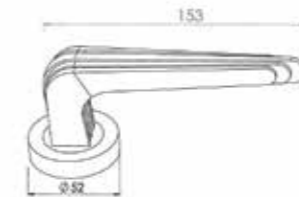

Pirinç imalat / Made of brass
İngiliz Albrifin S vernik
English Albrifin S varnish