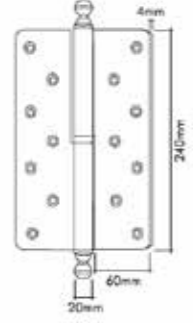

Pirinç imalat / Made of brass
İngiliz Albrifin S vernik
English Albrifin S varnish