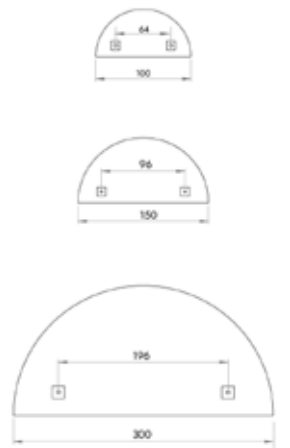

30 mm
50 mm

96 mm - 126 mm - 160 mm

R
10 CM
15 CM
20 CM
25 CM
30 CM

Pirinç imalat / Made of brass
İngiliz Albrifin S vernik
English Albrifin S varnish

GEOMETRİK