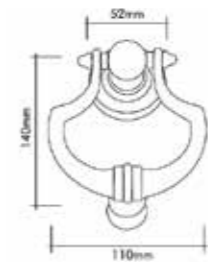

# TAKTAK DESENLI

Desenli Taktak  
Pattern Knock knock

06160-030D  
24 K Gold

Pirinç imalat / Made of brass  
İngiliz Albrifin S vernik  
English Albrifin S varnish