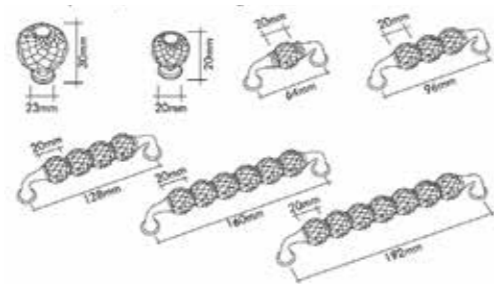

2537-005-64
Chrome /Krom