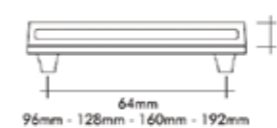

Pirinç imalat / Made of brass
İngiliz Albrifin S vernik
English Albrifin S varnish