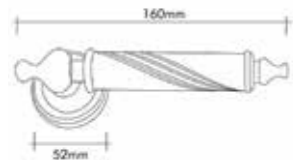

Pirinç imalat / Made of brass
İngiliz Albrifin S vernik
English Albrifin S varnish