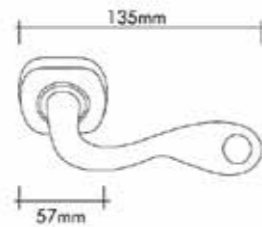

# BOCCOLO

02111-3135Y  
Rustic 24 K Gold

02111-013Y  
Brass Oxide / Sarı Oksit

Pirinç imalat / Made of brass  
İngiliz Albrifin S vernik  
English Albrifin S varnish

Italian  
design