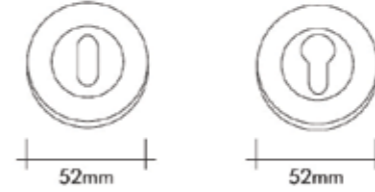

Oda Tip / Key Hole   Silindir Tip / Cycline Hole

Pirinç imalat / Made of brass
İngiliz Albrifin S vernik
English Albrifin S varnish

Pirinç imalat / Made of brass
İngiliz Albrifin S vernik
English Albrifin S varnish