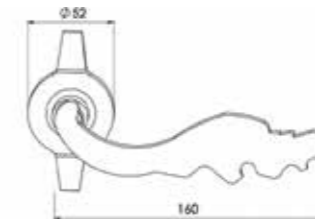

Pirinç imalat / Made of brass
İngiliz Albrifin S vernik
English Albrifin S varnish