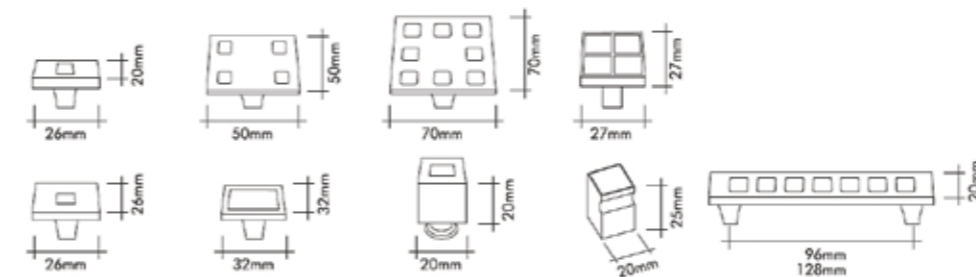

Pirinç imalat / Made of brass
İngiliz Albrifin S vernik
English Albrifin S varnish