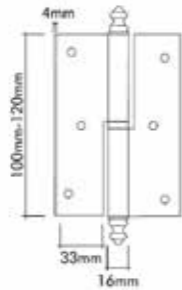

CONCHIGLIA MENTEŞELER | Mentешeler Lift- Off Hinges

Sahinoglu
design

Pirinç imalat / Made of brass
İngiliz Albrifin S vernik
English Albrifin S varnish

Sahinoglu
design

NAKIŞLI MENTEŞELER | Mentешeler Embroidered Lift- Off and Crank Hinges

Pirinç imalat / Made of brass
İngiliz Albrifin S vernik
English Albrifin S varnish