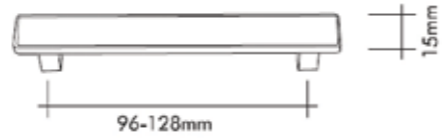

PAYET MOBİLYA KULP | Düğme ve Çekmece Kulplar Cabinet and Drawer Handles

Sahinoğlu
design

Pirinç imalat / Made of brass
İngiliz Albrifin S vernik
English Albrifin S varnish

SEDEF MOBİLYA KULP | Düğme ve Çekmece Kulplar Cabinet and Drawer Handles

Sahinoğlu
design

Pirinç imalat / Made of brass
İngiliz Albrifin S vernik
English Albrifin S varnish