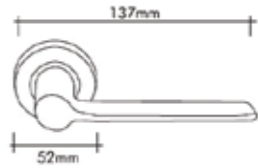

LINEA KAPI KOLLARI

Kapı kolları ve Çekme kollar
Door handle and Pull Handle

Italian
design

Zerafet... Elegance....

10108-030
24 K Gold

02108-005
Chrome / Krom

02108-003
Gold Color / Altın Rengi

Pirinç imalat / Made of brass
İngiliz Albrifin S vernik
English Albrifin S varnish