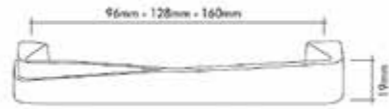

Şahinoğlu
design

MIRAGE MOBİLYA KULPLAR

Çekme Kulplar ve Aksesuarlar
Drawer handle and Accessories