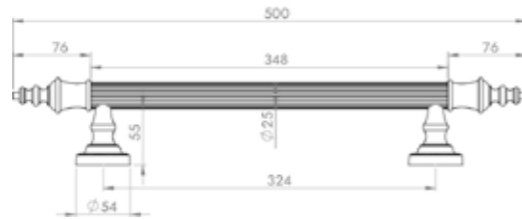

Pirinç imalat / Made of brass
İngiliz Albrifin S vernik
English Albrifin S varnish

LIBRA

NEO ANTİK

NEO ANTİK KAPI KOLLARI | Çekme kol
Pull Handle

1012S-080-25-50
Nickel

Pirinç imalat / Made of brass
İngiliz Albrifin S vernik
English Albrifin S varnish