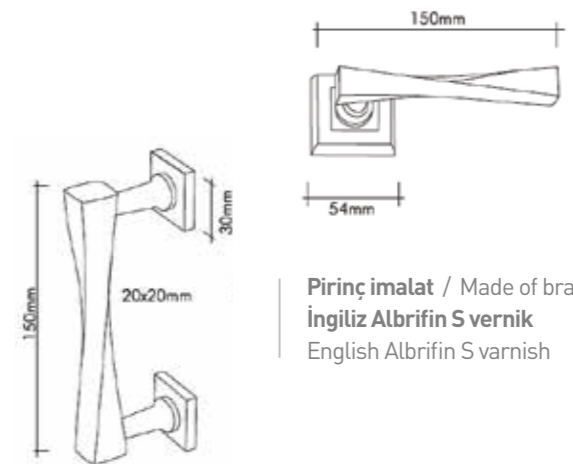

Pirinç imalat / Made of brass
İngiliz Albrifin S vernik
English Albrifin S varnish