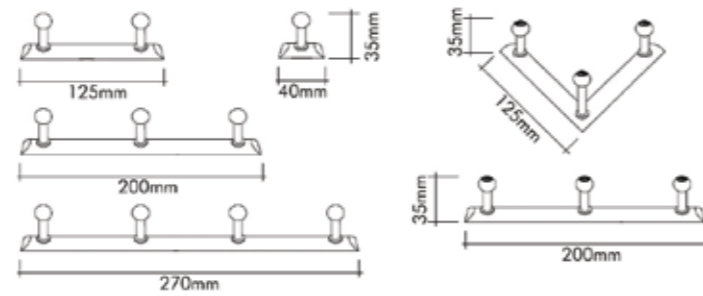

Pirinç imalat / Made of brass
İngiliz Albrifin S vernik
English Albrifin S varnish