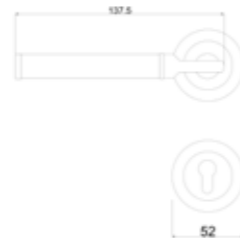

Italian
design