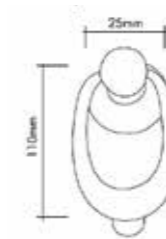

Pirinç imalat / Made of brass
İngiliz Albrifin S vernik
English Albrifin S varnish

BENDİO TAKTAK

Taktak
Knock knock

BENDİO

0627-030
24 K Gold

0627-006
Satin Silver / Saten Gümüş

Pirinç imalat / Made of brass
İngiliz Albrifin S vernik
English Albrifin S varnish