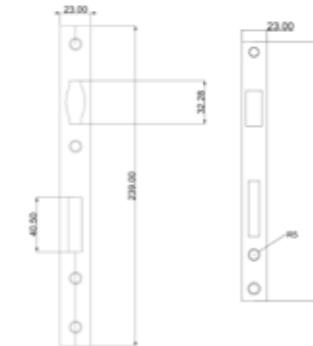

Key Hole Lock
Oda Tip Kilit

Cyline Hole Lock
Yale Tip Kilit

Roller Lock
Makaralı Kilit

Wc Lock
Wc Tip Kilit

Pirinç imalat / Made of brass
İngiliz Albrifin S vernik
English Albrifin S varnish

MAJOR MENTEŞE-UNIVERSAL
MAJOR HINGE-UNIVERSAL