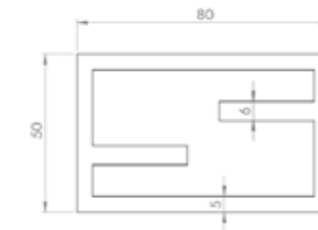

Pirinç imalat / Made of brass
İngiliz Albrifin S vernik
English Albrifin S varnish