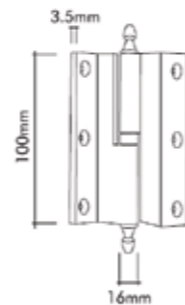

MONDEO CUMBA MENTEŞE | Mentешeler Lift- Off Hinges

Taşıyıcı güçleriniz... Bearing powers...

Pirinç imalat / Made of brass
İngiliz Albrifin S vernik
English Albrifin S varnish

MAJOR OKKA MENTEŞELER | Mentешeler Lift- Off Hinges

Taşıyıcı güçleriniz... Bearing powers...

Pirinç imalat / Made of brass
İngiliz Albrifin S vernik
English Albrifin S varnish

MONDEO OKKA MENTEŞE | Mentешeler Lift- Off Hinges

Taşıyıcı güçleriniz... Bearing powers...

Pirinç imalat / Made of brass
İngiliz Albrifin S vernik
English Albrifin S varnish