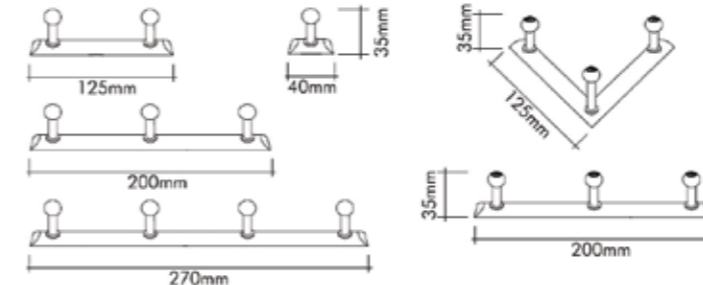

Pirinç imalat / Made of brass
İngiliz Albrifin S vernik
English Albrifin S varnish