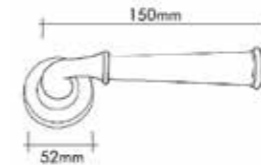

Pirinç imalat / Made of brass
İngiliz Albrifin S vernik
English Albrifin S varnish