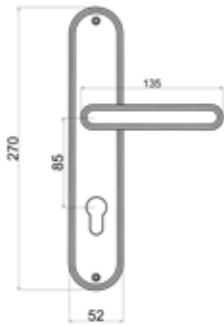

Pirinç imalat / Made of brass
İngiliz Albrifin S vernik
English Albrifin S varnish