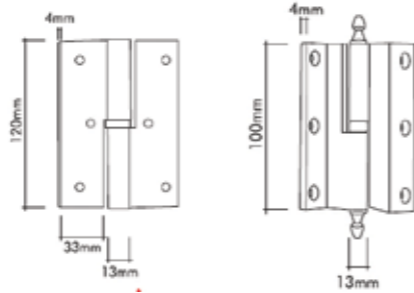

SENDIO MENTEŞELER | Mentешeler Hinges

Taşıyıcı güçleriniz... Bearing powers...

UNIVERSAL MENTEŞE | Mentешeler Hinges

Taşıyıcı güçleriniz... Bearing powers...

Pirinç imalat / Made of brass
İngiliz Albrifin S vernik
English Albrifin S varnish

Pirinç imalat / Made of brass
İngiliz Albrifin S vernik
English Albrifin S varnish

UNIVERSAL