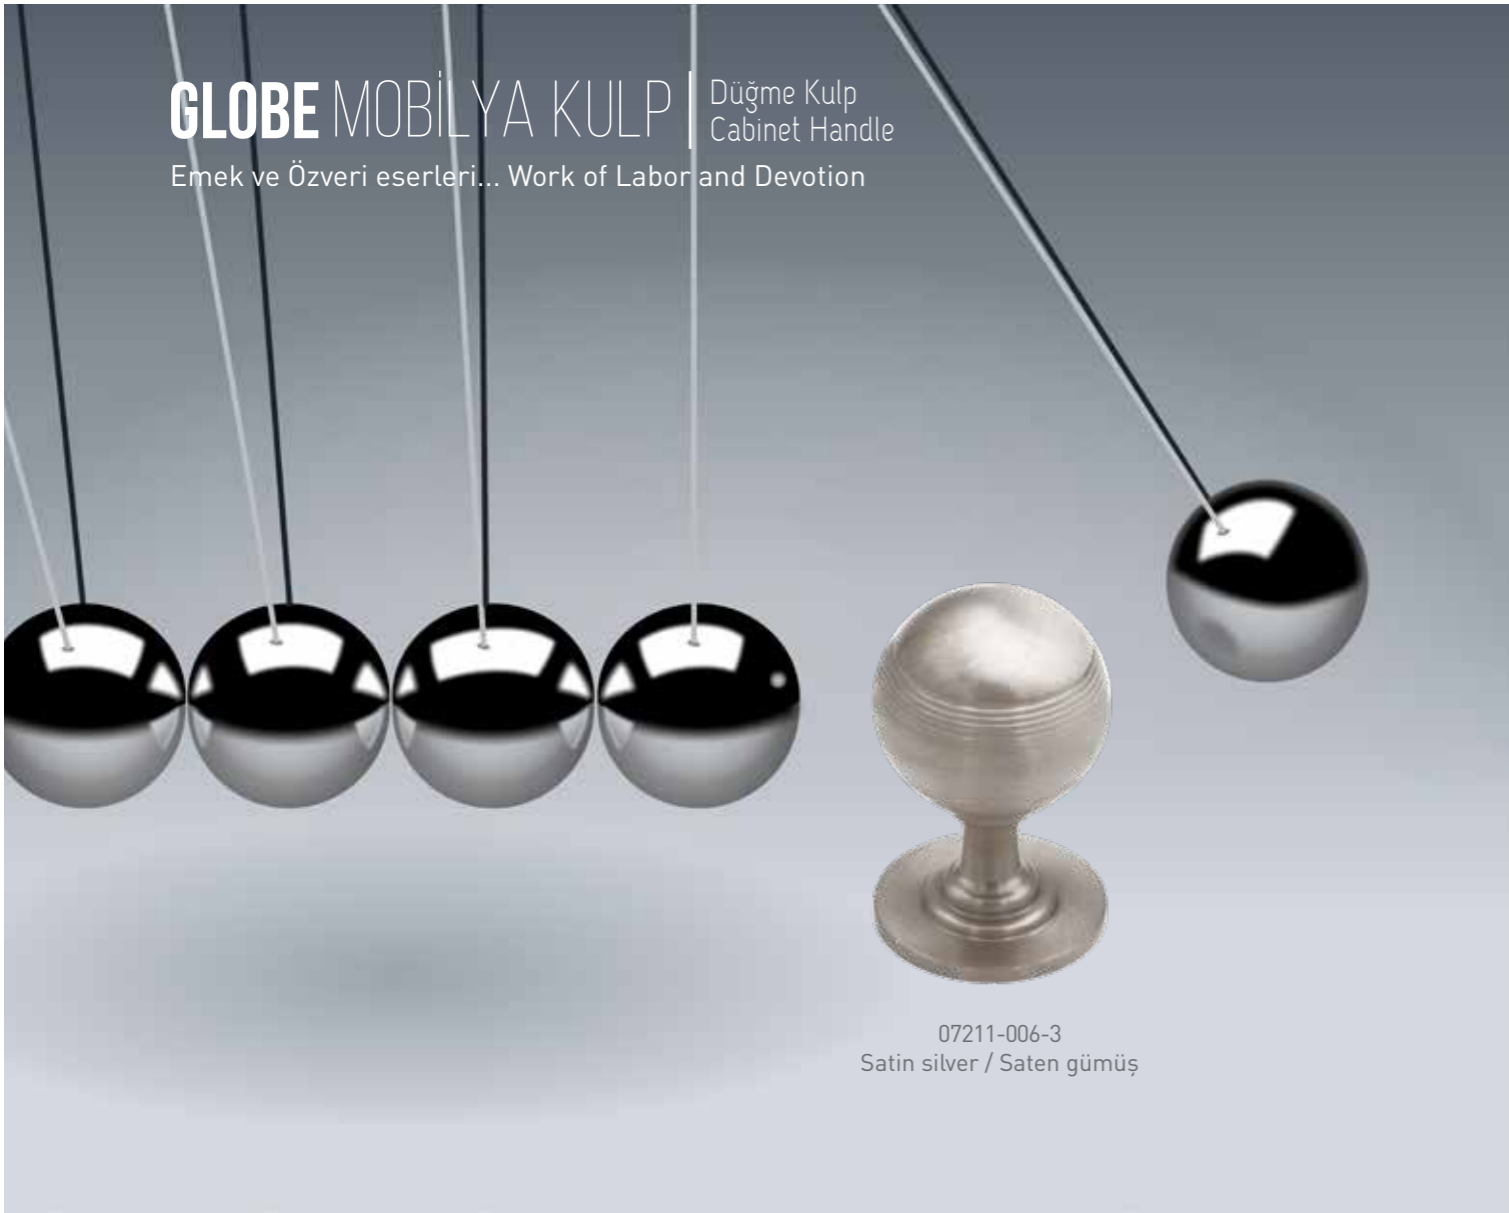

GLOBE MOBİLYA KULP | Düğme Kulp
Cabinet Handle
Emek ve Özveri eserleri... Work of Labor and Devotion

07211-006-3
Satin silver / Saten gümüş