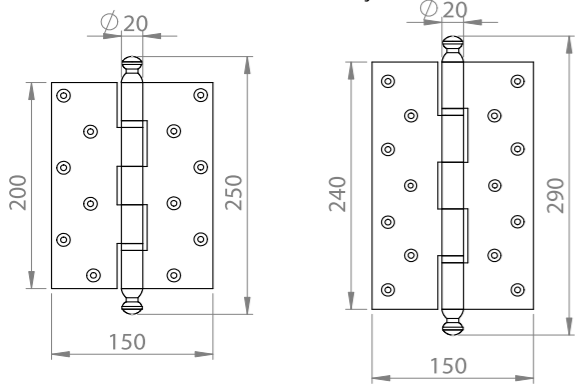

Key Hole Lock
Oda Tip Kilit

Cyline Hole Lock
Yale Tip Kilit

Roller Lock
Makaralı Kilit

Wc Lock
Wc Tip Kilit

Pirinç imalat / Made of brass
İngiliz Albrifin S vernik
English Albrifin S varnish

MAJOR MENTEŞE-UNIVERSAL
MAJOR HINGE-UNIVERSAL