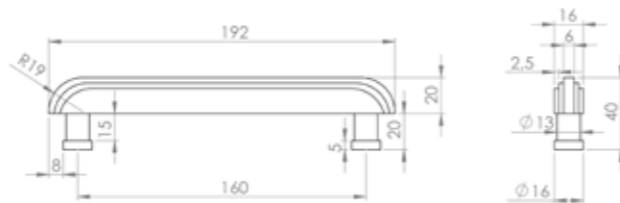

Pirinç imalat / Made of brass
İngiliz Albrifin S vernik
English Albrifin S varnish