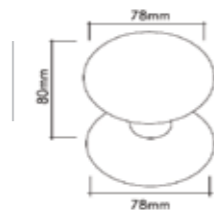

SİDE KAPI TOPLARI | Toplar ve Aksesuarlar Knobs and Accessories