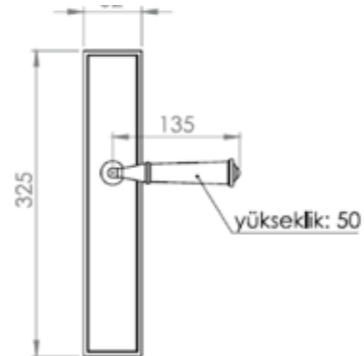

Pirinç imalat / Made of brass
İngiliz Albrifin S vernik
English Albrifin S varnish