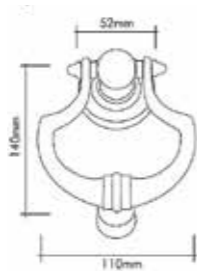

DÜZ TAKTAK

Taktak
Knock knock

Huzura tıklayın...

Pirinç imalat / Made of brass
İngiliz Albrifin S vernik
English Albrifin S varnish

BENDİO TAKTAK

Taktak
Knock knock

BENDİO

Pirinç imalat / Made of brass
İngiliz Albrifin S vernik
English Albrifin S varnish