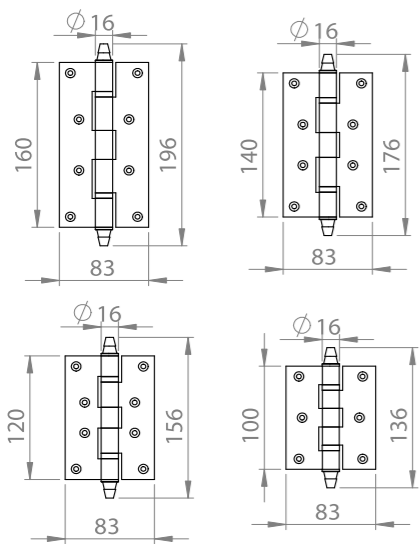

ANTİK MENTEŞE UNIVERSAL
ANTİK HINGE-UNIVERSAL