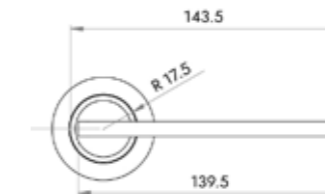

Pirinç imalat / Made of brass
İngiliz Albrifin S vernik
English Albrifin S varnish