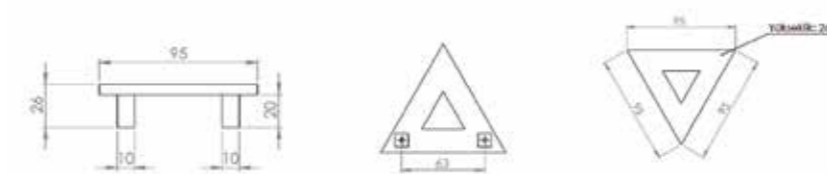

Pirinç imalat / Made of brass
İngiliz Albrifin S vernik
English Albrifin S varnish