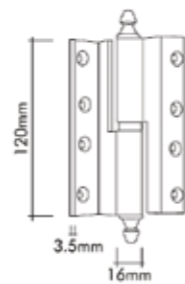

MONDEO CUMBA MENTEŞE | Mentешeler Lift- Off Hinges

Taşıyıcı güçleriniz... Bearing powers...

Pirinç imalat / Made of brass
İngiliz Albrifin S vernik
English Albrifin S varnish

MAJOR OKKA MENTEŞELER | Mentешeler Lift- Off Hinges

Taşıyıcı güçleriniz... Bearing powers...

Pirinç imalat / Made of brass
İngiliz Albrifin S vernik
English Albrifin S varnish

MONDEO OKKA MENTEŞE | Mentешeler Lift- Off Hinges

Taşıyıcı güçleriniz... Bearing powers...

Pirinç imalat / Made of brass
İngiliz Albrifin S vernik
English Albrifin S varnish