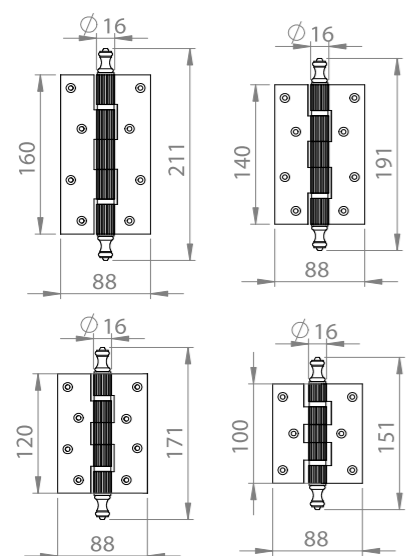

ANTİK YUVARLAK ROZ. KOL
ANTİK ROSETTE DOOR HANDLE

ANTİK AYNALI KAPI KOLU
ANTİK DOOR HANDLE-PLATED

SELK KARE ROZ. KAPI KOLU
SELK SQUARE ROSETTE DOOR HANDLE