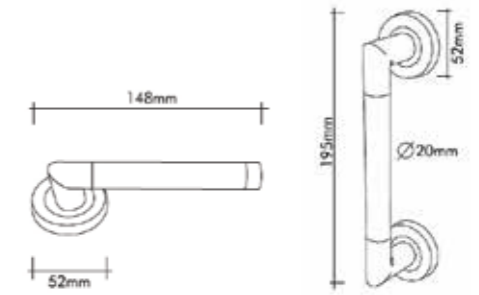

Pirinç imalat / Made of brass
İngiliz Albrifin S vernik
English Albrifin S varnish