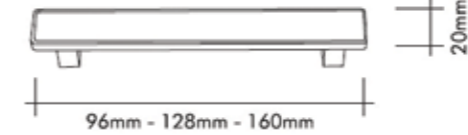

Pirinç imalat / Made of brass
İngiliz Albrifin S vernik
English Albrifin S varnish