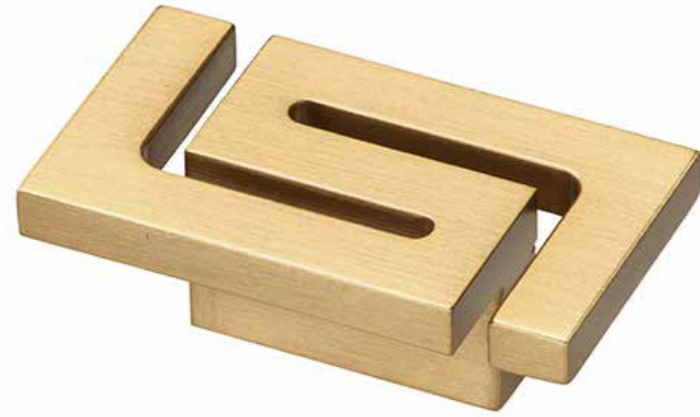

07114-080
Nickel

Pirinç imalat / Made of brass
İngiliz Albrifin S vernik
English Albrifin S varnish

VERSACE MOBİLYA KULP | Çekme Kulplar ve Aksesuarlar Drawer handle and Accessories

Pirinç imalat / Made of brass
İngiliz Albrifin S vernik
English Albrifin S varnish