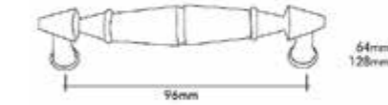

Pirinç imalat / Made of brass
İngiliz Albrifin S vernik
English Albrifin S varnish