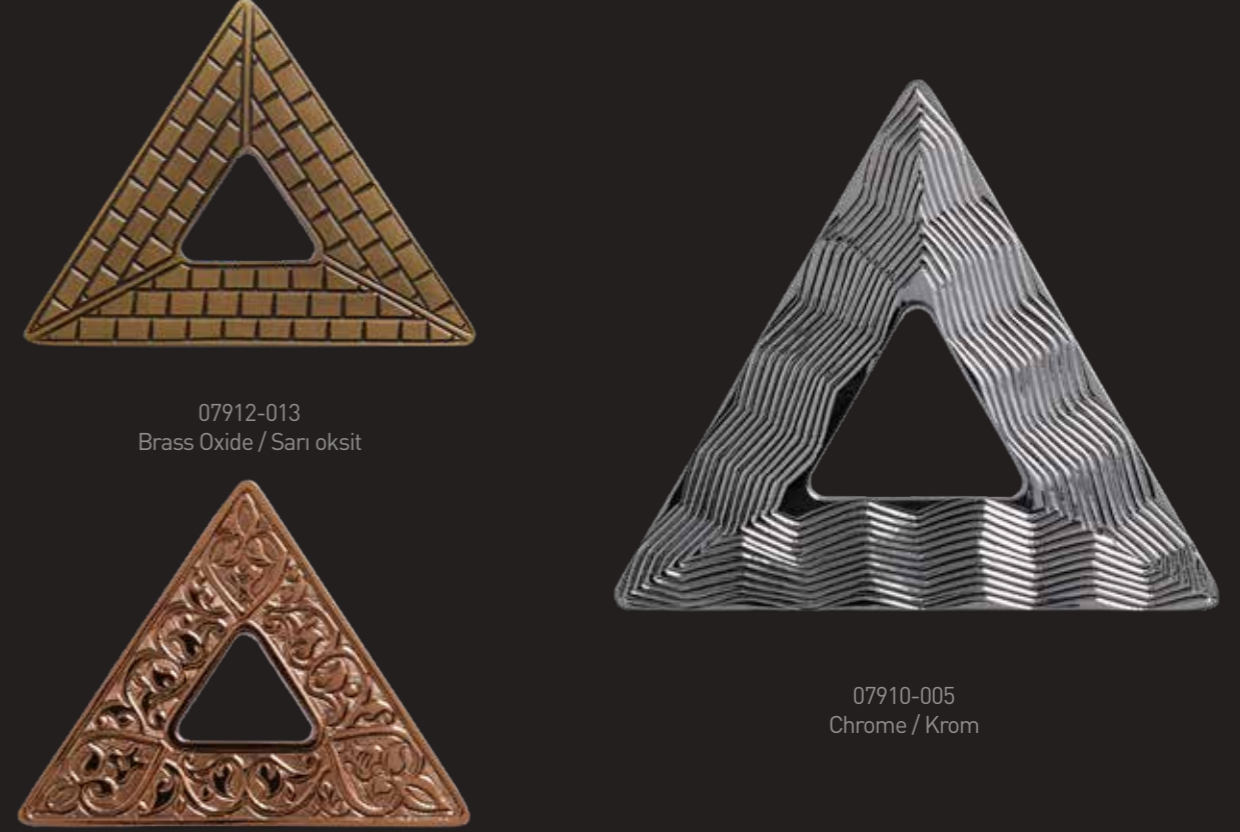

Italian design **ÜÇGEN MOBİLYA KULP** | Düğme Kulp
Cabinet Handle
Emek ve Özveri eserleri... Work of Labor and Devotion

07912-013
Brass Oxide / Sarı oksit

07910-005
Chrome / Krom

07911-035

BARK MOBİLYA KULP | Çekme Kulplar ve Aksesuarlar
Drawer handle and Accessories

*Şahinoğlu
design*

Pirinç imalat / Made of brass
İngiliz Albrifin S vernik
English Albrifin S varnish

Italian design **PRİZMA MOBİLYA KULP** | Çekme Kulplar ve Aksesuarlar
Drawer handle and Accessories