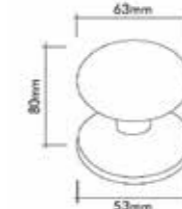

Pirinç imalat / Made of brass
İngiliz Albrifin S vernik
English Albrifin S varnish