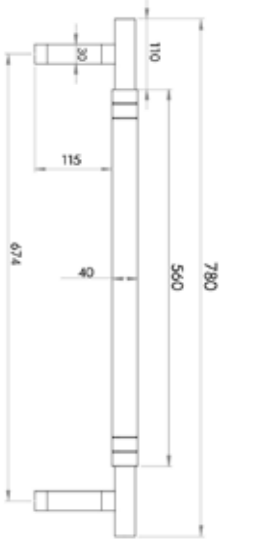

Pirinç imalat / Made of brass
İngiliz Albrifin S vernik
English Albrifin S varnish

LIBRA