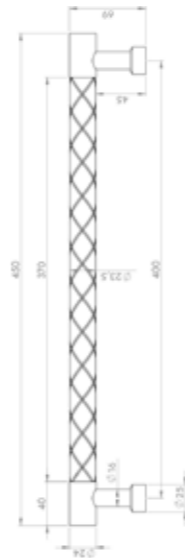

MODERN RÖLYEF KAPI KOLLARI | Kapı kolları ve Çekme kollar Door handle and Pull Handle

Sahinoğlu
design

02143-016i Platin

10143-016-50 Platin

Pirinç imalat / Made of brass
İngiliz Albrifin S vernik
English Albrifin S varnish