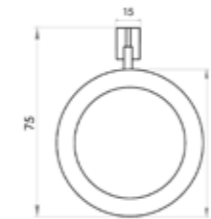

Pirinç imalat / Made of brass
İngiliz Albrifin S vernik
English Albrifin S varnish

Pirinç imalat / Made of brass
İngiliz Albrifin S vernik
English Albrifin S varnish