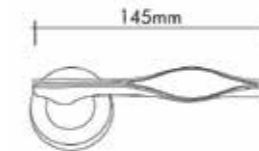

Pirinç imalat / Made of brass
İngiliz Albrifin S vernik
English Albrifin S varnish