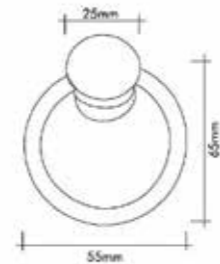

Pirinç imalat / Made of brass
İngiliz Albrifin S vernik
English Albrifin S varnish

07106-06-003
Gold Color / Altın Rengi

Pirinç imalat / Made of brass
İngiliz Albrifin S vernik
English Albrifin S varnish