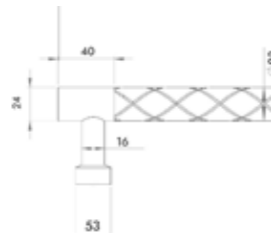

MODERN RÖLYEF KAPI KOLLARI | Kapı kolları ve Çekme kollar Door handle and Pull Handle

Sahinoğlu
design

02143-016i Platin

10143-016-50 Platin

Pirinç imalat / Made of brass
İngiliz Albrifin S vernik
English Albrifin S varnish