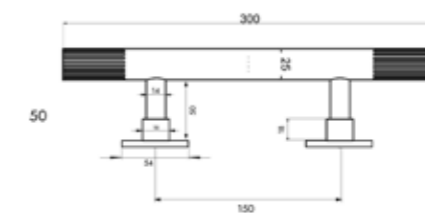

Pirinç imalat / Made of brass
İngiliz Albrifin S vernik
English Albrifin S varnish