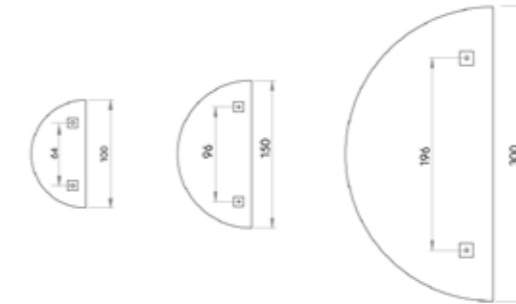

Pirinç imalat / Made of brass
İngiliz Albrifin S vernik
English Albrifin S varnish

R
10 CM
15 CM
20 CM
25 CM
30 CM