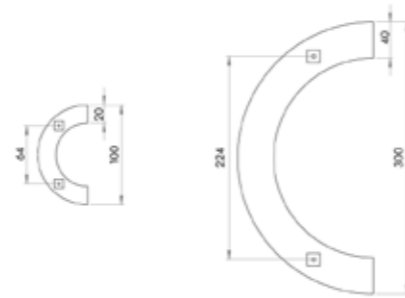

Pirinç imalat / Made of brass
İngiliz Albrifin S vernik
English Albrifin S varnish

R
10 CM
15 CM
20 CM
25 CM
30 CM