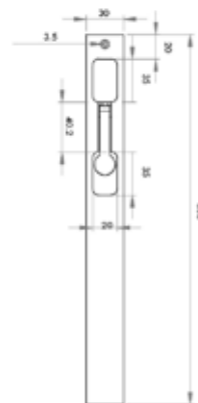

30cm.....100cm