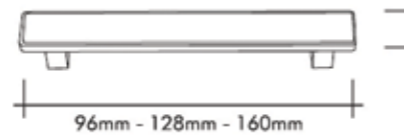

96mm - 128mm - 160mm

Şahinoglu
design

MIMOZA MOBİLYA KULPLAR

Çekme Kulplar ve Aksesuarlar
Drawer handle and Accessories

Değerini koruyanlar... Still Precious...