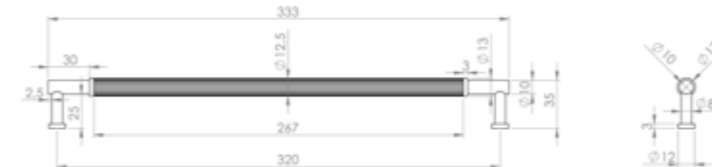

Pirinç imalat / Made of brass
İngiliz Albrifin S vernik
English Albrifin S varnish