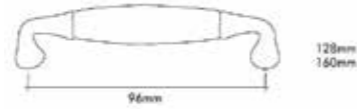

BENDİO MOBİLYA KULPLAR | Çekme Kulplar ve Aksesuarlar
Drawer handle and Accessories

Şahinoğlu
design

Pirinç imalat / Made of brass
İngiliz Albrifin S vernik
English Albrifin S varnish

GÖMME MOBİLYA KULPLAR | Gömme Kulp
Sliding Door Handle

Pirinç imalat / Made of brass
İngiliz Albrifin S vernik
English Albrifin S varnish

Şahinoğlu
design

MONDEO MOBİLYA KULPLAR | Çekme Kulplar ve Aksesuarlar
Drawer handle and Accessories

Pirinç imalat / Made of brass
İngiliz Albrifin S vernik
English Albrifin S varnish