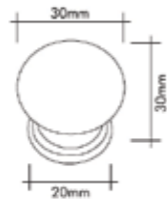

Pirinç imalat / Made of brass
İngiliz Albrifin S vernik
English Albrifin S varnish

DESİGN
kulplar

Pirinç imalat / Made of brass
İngiliz Albrifin S vernik
English Albrifin S varnish