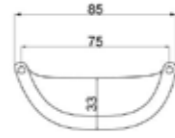

TAS MOBİLYA KULP | Çekme Kulplar ve Aksesuarlar Drawer handle and Accessories

Pirinç imalat / Made of brass
İngiliz Albrifin S vernik
English Albrifin S varnish

VERSACE MOBİLYA KULP | Çekme Kulplar ve Aksesuarlar Drawer handle and Accessories

Pirinç imalat / Made of brass
İngiliz Albrifin S vernik
English Albrifin S varnish

VOUGE MOBİLYA KULP | Çekme Kulplar ve Aksesuarlar Drawer handle and Accessories

Pirinç imalat / Made of brass
İngiliz Albrifin S vernik
English Albrifin S varnish