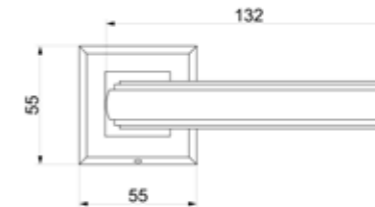

Pirinç imalat / Made of brass
İngiliz Albrifin S vernik
English Albrifin S varnish

Pirinç imalat / Made of brass
İngiliz Albrifin S vernik
English Albrifin S varnish