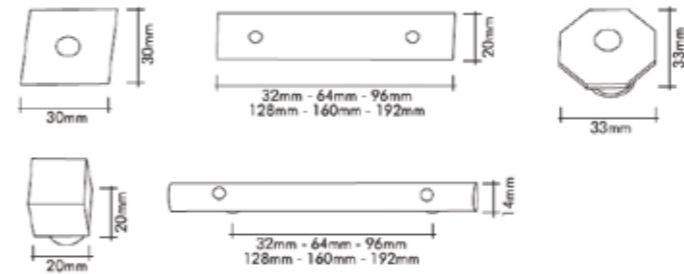

Pirinç imalat / Made of brass
İngiliz Albrifin S vernik
English Albrifin S varnish